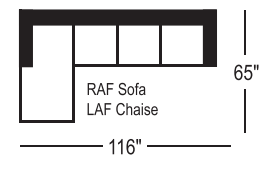

2714 Carson Collection

2714 Sofa

width 86" height 39"
depth 41" arm ht 26"

2714 Condo Sofa

width 73" height 39"
depth 41" arm ht 26"

2714 Chair

width 35" height 39"
depth 41" arm ht 26"

2714 Sectionals

(Additional seats increase width by approximately 25")

Please note that all measurements are approximate.

Barrymore

1168 Caledonia Road Toronto ON M6A 2W5

T 416.532.2891 F 416.533.6650

barrymorefurniture.com