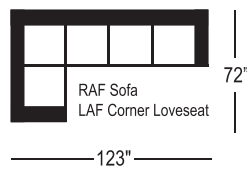

2714 Sectionals

(Additional seats increase width by approximately 25")

Please note that all measurements are approximate.