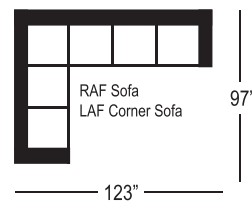

2714 Carson Collection

2714 Sofa

width 86" height 39"
depth 41" arm ht 26"

2714 Condo Sofa

width 73" height 39"
depth 41" arm ht 26"

2714 Chair

width 35" height 39"
depth 41" arm ht 26"

2714 Sectionals

(Additional seats increase width by approximately 25")

Please note that all measurements are approximate.

Barrymore

1168 Caledonia Road Toronto ON M6A 2W5

T 416.532.2891 F 416.533.6650

barrymorefurniture.com