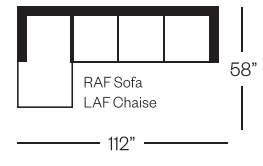

Shown with Optional:

*Toss Pillows Not Included
with Leather

Barrymore

Made for you.

2015 Manhattan Collection

Sofa
width 83" height 34"
depth 34"

Condo Sofa
width 67" height 34"
depth 34"

Loveseat
width 60" height 34"
depth 34"

Chair
width 36" height 34"
depth 34"

Queen Bed
width 81" height 34"
depth closed 36" depth open 89"

Double Bed
width 73" height 34"
depth closed 36" depth open 89"

Sectionals

(Additional seats increase width by approximately 24")

Please note that all measurements are approximate.

Barrymore

350 Oakdale Road Toronto ON M3N 1W5

T 416.742.7350

barrymorefurniture.com