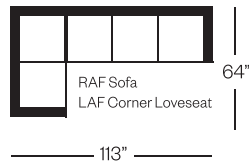

Shown with Optional:

*Toss Pillows Not Included
with Leather

Barrymore

Made for you.

2015 Manhattan Collection

Sofa
width 83" height 34"
depth 34"

Condo Sofa
width 67" height 34"
depth 34"

Loveseat
width 60" height 34"
depth 34"

Chair
width 36" height 34"
depth 34"

Queen Bed
width 81" height 34"
depth closed 36" depth open 89"

Double Bed
width 73" height 34"
depth closed 36" depth open 89"

Sectionals

(Additional seats increase width by approximately 24")

Please note that all measurements are approximate.

Barrymore

350 Oakdale Road Toronto ON M3N 1W5

T 416.742.7350

barrymorefurniture.com