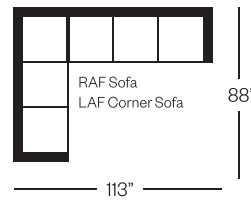

Shown with Optional:

*Toss Pillows Not Included
with Leather

Barrymore

Made for you.

2015 Manhattan Collection

Sofa
width 83" height 34"
depth 34"

Condo Sofa
width 67" height 34"
depth 34"

Loveseat
width 60" height 34"
depth 34"

Chair
width 36" height 34"
depth 34"

Queen Bed
width 81" height 34"
depth closed 36" depth open 89"

Double Bed
width 73" height 34"
depth closed 36" depth open 89"

Sectionals

(Additional seats increase width by approximately 24")

Please note that all measurements are approximate.

Barrymore

350 Oakdale Road Toronto ON M3N 1W5

T 416.742.7350

barrymorefurniture.com