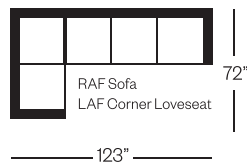

Sectionals

(Additional seats increase width by approximately 25")

Please note that all measurements are approximate.