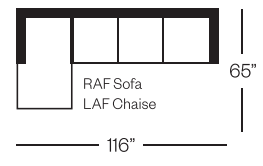

Sectionals

(Additional seats increase width by approximately 25")

Please note that all measurements are approximate.