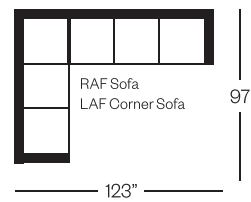

# 2712 Cluny Collection

**Sofa**  
width 86" height 36"  
depth 41"

**Condo Sofa**  
width 73" height 36"  
depth 41"

**Chair**  
width 35" height 36"  
depth 41"

**Ottoman-RM**  
width 26" height 17"  
depth 20"

**Ottoman-TT**  
width 26" height 14"  
depth 20"

## Sectionals

(Additional seats increase width by approximately 25")

Please note that all measurements are approximate.