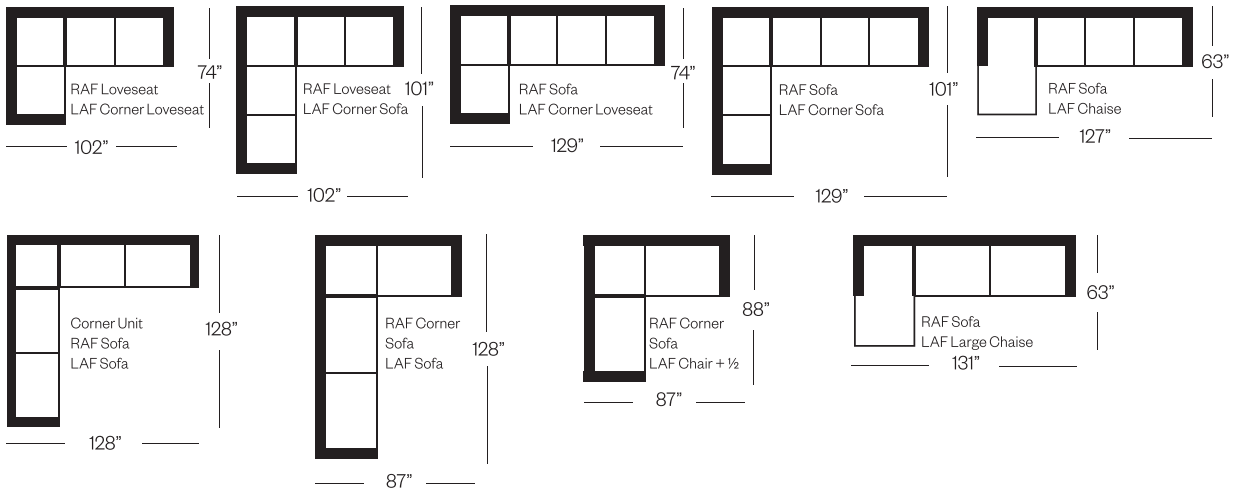

4122 Declan Collection

Sofa
width 96" height 32"
depth 38"

Condo Sofa
width 80" height 32"
depth 38"

Loveseat
width 67" height 32"
depth 38"

Chair
width 42" height 32"
depth 38"

Sectionals

3 Seat Sofa Configuration (Additional seats increase width by approximately 27")

2 Seat Sofa Configuration (Additional seats increase width by approximately 40")

Please note that all measurements are approximate.

Barrymore

350 Oakdale Road Toronto ON M3N 1W5

T 416.742.7350

barrymorefurniture.com