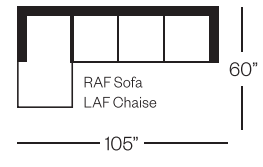

4135 Sofa

Cooper Collection

Standard Version

Shown with Optional:
Combo Fabric, 2 Seats
and 2 Backs

Shown with Optional:
Combo Fabric, 2 Seats and 2
Backs, Button Back Cushions -
3 Over 4 Per Back, 2 Square Nickel
Caster Legs, 2 Knife Edge Lumbar

Barrymore

Made for you.

4135 Cooper Collection

Sofa

width 77" height 34"
depth 36"

Condo Sofa

width 65" height 34"
depth 36"

Loveseat

width 54" height 34"
depth 36"

Chair

width 31" height 34"
depth 36"

Sectionals

(Additional seats increase width by approximately 23")

Please note that all measurements are approximate.

Barrymore

350 Oakdale Road Toronto ON M3N 1W5