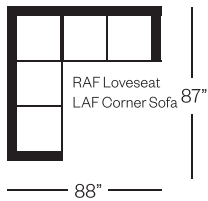

4135 Sofa

Cooper Collection

Standard Version

Shown with Optional:
Combo Fabric, 2 Seats
and 2 Backs

Shown with Optional:
Combo Fabric, 2 Seats and 2
Backs, Button Back Cushions -
3 Over 4 Per Back, 2 Square Nickel
Caster Legs, 2 Knife Edge Lumbar

Barrymore

Made for you.

4135 Cooper Collection

Sofa

width 77" height 34"
depth 36"

Condo Sofa

width 65" height 34"
depth 36"

Loveseat

width 54" height 34"
depth 36"

Chair

width 31" height 34"
depth 36"

Sectionals

(Additional seats increase width by approximately 23")

Please note that all measurements are approximate.

Barrymore

350 Oakdale Road Toronto ON M3N 1W5