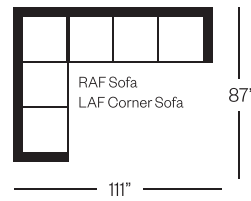

Barrymore

Made for you.

4135 Cooper Collection

Sofa

width 77" height 34"
depth 36"

Condo Sofa

width 65" height 34"
depth 36"

Loveseat

width 54" height 34"
depth 36"

Chair

width 31" height 34"
depth 36"

Sectionals

(Additional seats increase width by approximately 23")

Please note that all measurements are approximate.

Barrymore

350 Oakdale Road Toronto ON M3N 1W5