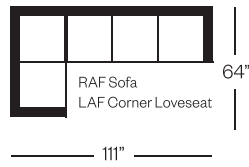

Barrymore

Made for you.

4135 Cooper Collection

Sofa

width 77" height 34"
depth 36"

Condo Sofa

width 65" height 34"
depth 36"

Loveseat

width 54" height 34"
depth 36"

Chair

width 31" height 34"
depth 36"

Sectionals

(Additional seats increase width by approximately 23")

Please note that all measurements are approximate.

Barrymore

350 Oakdale Road Toronto ON M3N 1W5