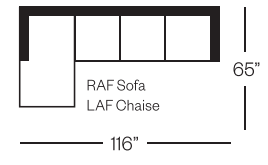

# 2714 Carson Collection

**Sofa**

width 86" height 39"  
depth 41"

**Condo Sofa**

width 73" height 39"  
depth 41"

**Chair**

width 35" height 39"  
depth 41"

**Sectionals**

(Additional seats increase width by approximately 25")

Please note that all measurements are approximate.