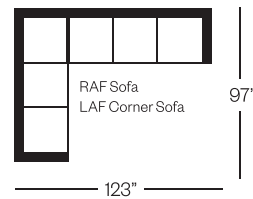

# 2714 Carson Collection

**Sofa**

width 86" height 39"  
depth 41"

**Condo Sofa**

width 73" height 39"  
depth 41"

**Chair**

width 35" height 39"  
depth 41"

**Sectionals**

(Additional seats increase width by approximately 25")

Please note that all measurements are approximate.