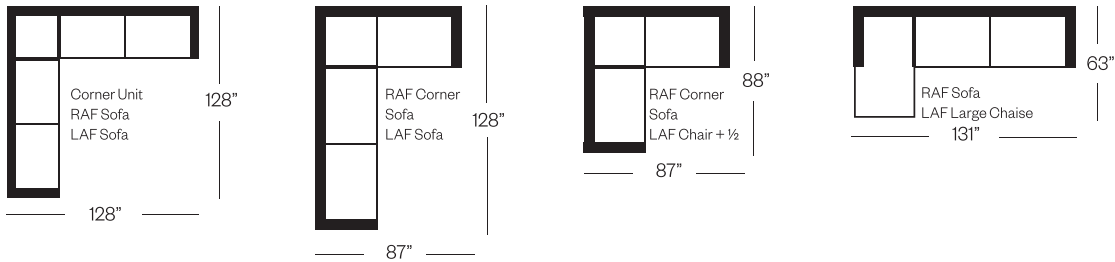

4122 Declan Collection

Sofa
width 96" height 32"
depth 38"

Condo Sofa
width 80" height 32"
depth 38"

Loveseat
width 67" height 32"
depth 38"

Chair
width 42" height 32"
depth 38"

Sectionals

3 Seat Sofa Configuration (Additional seats increase width by approximately 27")

2 Seat Sofa Configuration (Additional seats increase width by approximately 40")

Please note that all measurements are approximate.

Barrymore

350 Oakdale Road Toronto ON M3N 1W5

T 416.742.7350

barrymorefurniture.com