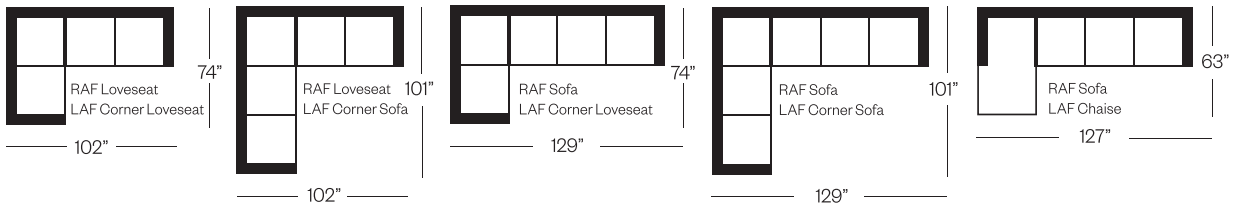

4122 Declan Collection

Sofa
width 96" height 32"
depth 38"

Condo Sofa
width 80" height 32"
depth 38"

Loveseat
width 67" height 32"
depth 38"

Chair
width 42" height 32"
depth 38"

Sectionals

3 Seat Sofa Configuration (Additional seats increase width by approximately 27")

2 Seat Sofa Configuration (Additional seats increase width by approximately 40")

Please note that all measurements are approximate.

Barrymore

350 Oakdale Road Toronto ON M3N 1W5

T 416.742.7350

barrymorefurniture.com