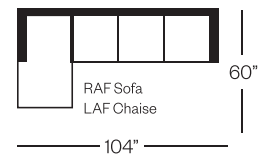

Sofa

width 78" height 35"
depth 36"

Condo Sofa

width 66" height 35"
depth 36"

Loveseat

width 56" height 35"
depth 36"

Chair

width 31" height 35"
depth 36"

Sectionals

(Additional seats increase width by approximately 22")

Please note that all measurements are approximate.

Barrymore

350 Oakdale Road Toronto ON M3N 1W5

T 416.742.7350

barrymorefurniture.com