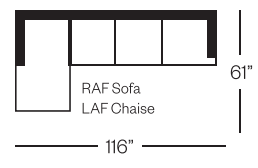

# 8451 Banfield Collection

**Sofa**

width 89" height 37"  
depth 37"

**Condo Sofa**

width 73" height 37"  
depth 37"

**Loveseat**

width 65" height 37"  
depth 37"

**Chair**

width 37" height 37"  
depth 37"

*Note that the chair arms are smaller than those on the sofa.*

**Sectionals**

(Additional seats increase width by approximately 22")

Please note that all measurements are approximate.