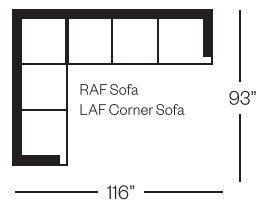

# 8451 Banfield Collection

**Sofa**

width 89" height 37"  
depth 37"

**Condo Sofa**

width 73" height 37"  
depth 37"

**Loveseat**

width 65" height 37"  
depth 37"

**Chair**

width 37" height 37"  
depth 37"

*Note that the chair arms are smaller than those on the sofa.*

**Sectionals**

(Additional seats increase width by approximately 22")

Please note that all measurements are approximate.