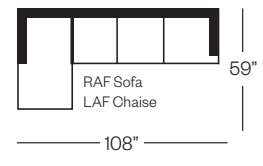

Barrymore
Made for you.

8807 Dorset Collection

Sofa
width 81" height 34"
depth 35"

Condo Sofa
width 68" height 34"
depth 35"

Loveseat
width 58" height 34"
depth 35"

Chair
width 36" height 34"
depth 35"

Queen Bed
width 82" height 34"
depth closed 36" depth opened 89"

Double Bed
width 76" height 34"
depth closed 36" depth opened 89"

Single Bed
width 61" height 34"
depth closed 36" depth opened 89"

Sectionals

(Additional seats increase width by approximately 22")

Please note that all measurements are approximate.