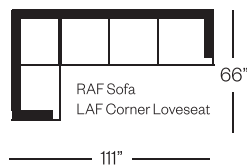

4043 Faulkner Collection

Sofa
width 80" height 35"
depth 37"

Condo Sofa
width 72" height 35"
depth 37"

Loveseat
width 60" height 35"
depth 37"

Chair
width 35" height 35"
depth 37"

Sectionals

(Additional seats increase width by approximately 22")

Please note that all measurements are approximate.

Barrymore

350 Oakdale Road Toronto ON M3N 1W5

T 416.742.7350

barrymorefurniture.com