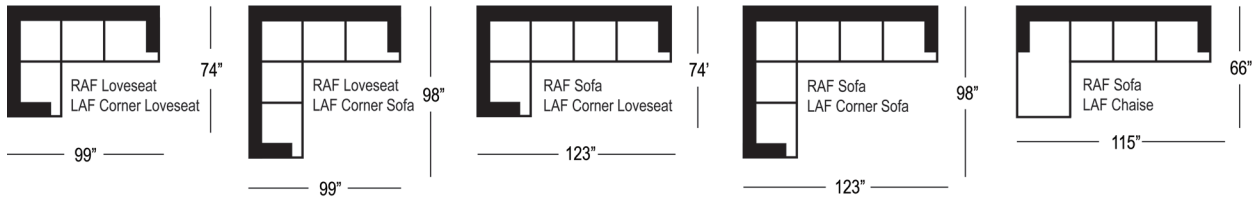

Barrymore

Standard Version
Includes Brass Caps

8752 Sofa
Kayleigh Collection

Barrymore

KAYLEIGH COLLECTION 8752

8752 Sofa
width 87" height 38"
depth 42" arm ht 23"

8752 Condo Sofa
width 72" height 38"
depth 42" arm ht 23"

8752 Chair
width 44" height 38"
depth 42" arm ht 23"

8752 Sectionals - 3 Seat Sofa Configuration (Additional seats increase width by approximately 24")

8752 Special Sectionals - 2 Seat Sofa Configuration (Additional seats increase width by approximately 37")

Please note that all measurements are approximate.