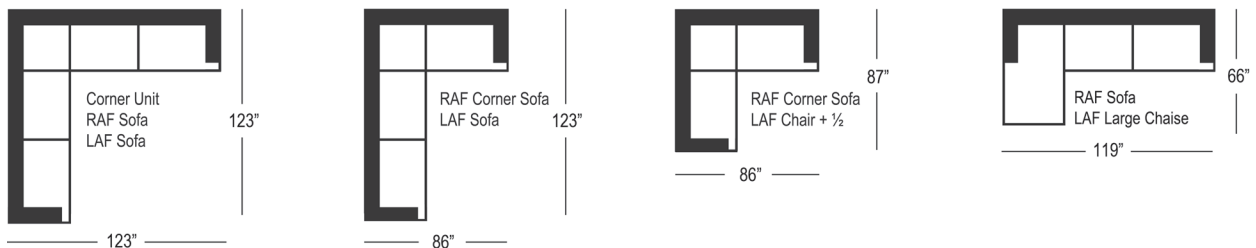

Barrymore

Standard Version
Includes Brass Caps

8752 Sofa
Kayleigh Collection

Barrymore

KAYLEIGH COLLECTION 8752

8752 Sofa
width 87" height 38"
depth 42" arm ht 23"

8752 Condo Sofa
width 72" height 38"
depth 42" arm ht 23"

8752 Chair
width 44" height 38"
depth 42" arm ht 23"

8752 Sectionals - 3 Seat Sofa Configuration (Additional seats increase width by approximately 24")

8752 Special Sectionals - 2 Seat Sofa Configuration (Additional seats increase width by approximately 37")

Please note that all measurements are approximate.