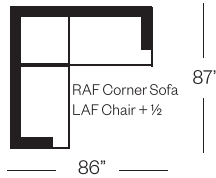

8753 Sofa

Kentucky Collection

Standard Version

Standard Version

Shown with Optional:
Plain Front Edge

Barrymore

Made for you.

8753 Kentucky Collection

Sofa

width 87" height 38"
depth 42"

Condo Sofa

width 72" height 38"
depth 42"

Chair

width 44" height 38"
depth 42"

Sectionals

3 Seat Sofa Configuration (Additional seats increase width by approximately 24")

2 Seat Sofa Configuration (Additional seats increase width by approximately 36")

Please note that all measurements are approximate.

Barrymore

350 Oakdale Road Toronto ON M3N 1W5

T 416.742.7350

barrymorefurniture.com