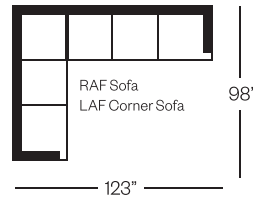

Sofa

width 87" height 38"
depth 42"

Condo Sofa

width 72" height 38"
depth 42"

Chair

width 44" height 38"
depth 42"

Sectionals

3 Seat Sofa Configuration (Additional seats increase width by approximately 24")

2 Seat Sofa Configuration (Additional seats increase width by approximately 36")

Please note that all measurements are approximate.

Barrymore

350 Oakdale Road Toronto ON M3N 1W5

T 416.742.7350

barrymorefurniture.com