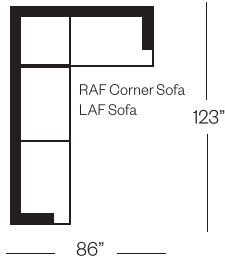

Sofa

width 87" height 38"
depth 42"

Condo Sofa

width 72" height 38"
depth 42"

Chair

width 44" height 38"
depth 42"

Sectionals

3 Seat Sofa Configuration (Additional seats increase width by approximately 24")

2 Seat Sofa Configuration (Additional seats increase width by approximately 36")

Please note that all measurements are approximate.

Barrymore

350 Oakdale Road Toronto ON M3N 1W5

T 416.742.7350

barrymorefurniture.com