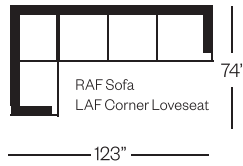

Sofa

width 87" height 38"
depth 42"

Condo Sofa

width 72" height 38"
depth 42"

Chair

width 44" height 38"
depth 42"

Sectionals

3 Seat Sofa Configuration (Additional seats increase width by approximately 24")

2 Seat Sofa Configuration (Additional seats increase width by approximately 36")

Please note that all measurements are approximate.

Barrymore

350 Oakdale Road Toronto ON M3N 1W5

T 416.742.7350

barrymorefurniture.com