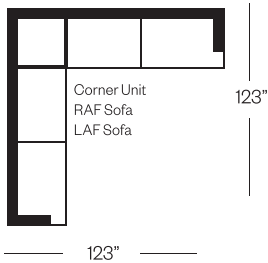

Sofa

width 87" height 38"
depth 42"

Condo Sofa

width 72" height 38"
depth 42"

Chair

width 44" height 38"
depth 42"

Sectionals

3 Seat Sofa Configuration (Additional seats increase width by approximately 24")

2 Seat Sofa Configuration (Additional seats increase width by approximately 36")

Please note that all measurements are approximate.

Barrymore

350 Oakdale Road Toronto ON M3N 1W5

T 416.742.7350

barrymorefurniture.com