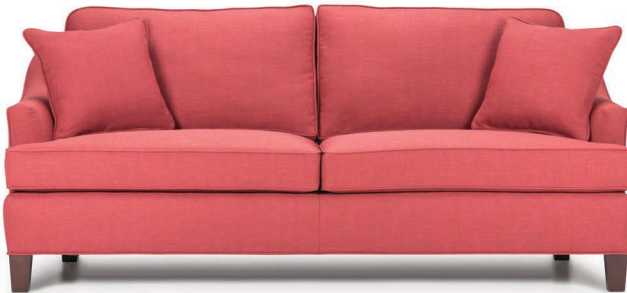

2109 Sofa

# Prescott Collection

**Standard Version**

**Standard Version**

**Shown with Optional:**  
2 Seats and 2 Backs

# 2109 Prescott Collection

**Sofa**

width 78"      height 35"  
depth 36"

**Condo Sofa**

width 66"      height 35"  
depth 36"

**Loveseat**

width 56"      height 35"  
depth 36"

**Chair**

width 31"      height 35"  
depth 36"

**Sectionals**

(Additional seats increase width by approximately 22")

Please note that all measurements are approximate.