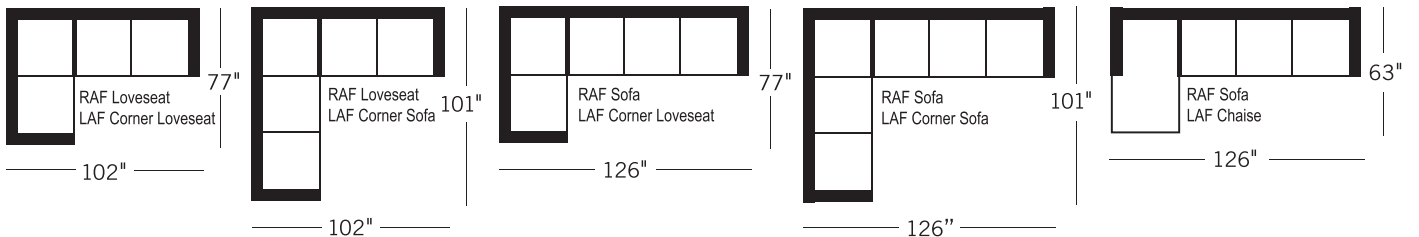

4015 Sofa
Dakota Collection

Barrymore

DAKOTA COLLECTION 4015

4015 Sofa

width 95" height 35"
depth 39" arm ht 35"

4015 Condo Sofa

width 85" height 35"
depth 39" arm ht 35"

4015 Sectionals - 3 Seat Sofa Configuration (Additional seats increase width by approximately 24")

Please note that all measurements are approximate.