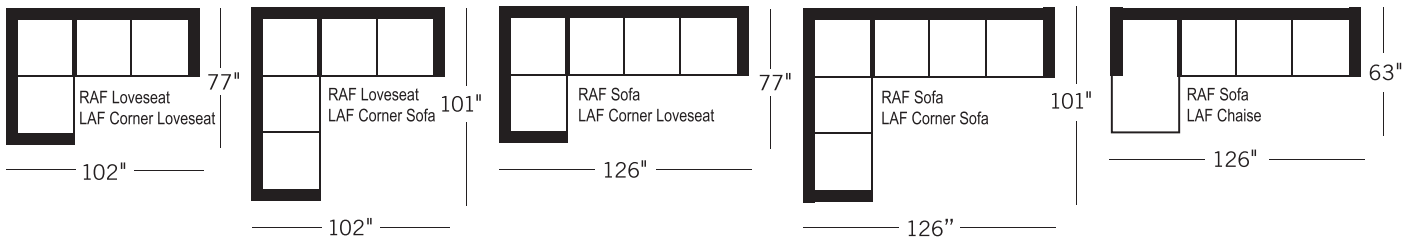

### 4015 Sofa

width 95" height 35"  
depth 39" arm ht 35"

### 4015 Sectionals - 3 Seat Sofa Configuration (Additional seats increase width by approximately 24")

Please note that all measurements are approximate.