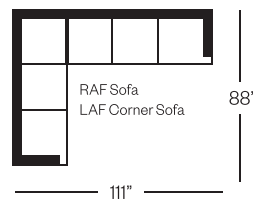

Sofa
width 80" height 36"
depth 37"

Condo Sofa
width 72" height 36"
depth 37"

Loveseat
width 60" height 36"
depth 37"

Chair
width 35" height 36"
depth 37"

Sectionals

(Additional seats increase width by approximately 22")

Please note that all measurements are approximate.

Barrymore

350 Oakdale Road Toronto ON M3N 1W5
T 416.742.7350
barrymorefurniture.com