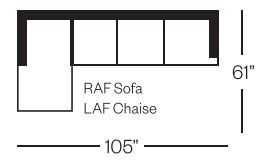

Sofa
width 80" height 36"
depth 37"

Condo Sofa
width 72" height 36"
depth 37"

Loveseat
width 60" height 36"
depth 37"

Chair
width 35" height 36"
depth 37"

Sectionals

(Additional seats increase width by approximately 22")

Please note that all measurements are approximate.

Barrymore

350 Oakdale Road Toronto ON M3N 1W5
T 416.742.7350
barrymorefurniture.com