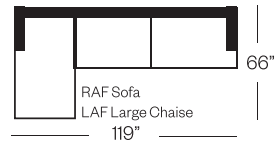

Standard Version

Sofa

Barrymore

Made for you.

8757 Portland Collection

Sofa

width 87" height 38"
depth 42"

Condo Sofa

width 72" height 38"
depth 42"

Chair

width 44" height 38"
depth 42"

Sectionals

3 Seat Sofa Configuration (Additional seats increase width by approximately 24")

2 Seat Sofa Configuration (Additional seats increase width by approximately 37")

Please note that all measurements are approximate.

Barrymore

350 Oakdale Road Toronto ON M3N 1W5

T 416.742.7350

barrymorefurniture.com