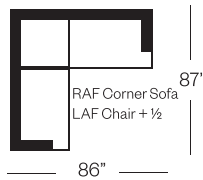

Standard Version

Sofa

Barrymore

Made for you.

8757 Portland Collection

Sofa

width 87" height 38"
depth 42"

Condo Sofa

width 72" height 38"
depth 42"

Chair

width 44" height 38"
depth 42"

Sectionals

3 Seat Sofa Configuration (Additional seats increase width by approximately 24")

2 Seat Sofa Configuration (Additional seats increase width by approximately 37")

Please note that all measurements are approximate.

Barrymore

350 Oakdale Road Toronto ON M3N 1W5

T 416.742.7350

barrymorefurniture.com