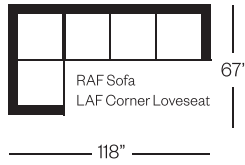

Standard Version

Sofa

Barrymore

Made for you.

6007 Bond Collection

Sofa

width 80" height 35"
depth 38"

Condo Sofa

width 68" height 35"
depth 38"

Loveseat

width 57" height 35"
depth 38"

Chair

width 33" height 35"
depth 38"

Sectionals

(Additional seats increase width by approximately 25")

Please note that all measurements are approximate.