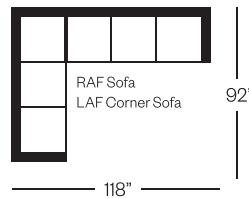

Standard Version

Sofa

Barrymore

Made for you.

6007 Bond Collection

Sofa
width 80" height 35"
depth 38"

Condo Sofa
width 68" height 35"
depth 38"

Loveseat
width 57" height 35"
depth 38"

Chair
width 33" height 35"
depth 38"

Sectionals

(Additional seats increase width by approximately 25")

Please note that all measurements are approximate.

Barrymore

1168 Caledonia Road Toronto ON M6A 2W5
T 416.532.2891 F 416.533.6650
barrymorefurniture.com