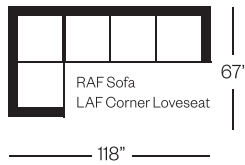

Standard Version

Sofa

Barrymore

Made for you.

6007 Bond Collection

Sofa
width 80" height 35"
depth 38"

Condo Sofa
width 68" height 35"
depth 38"

Loveseat
width 57" height 35"
depth 38"

Chair
width 33" height 35"
depth 38"

Sectionals

(Additional seats increase width by approximately 25")

Please note that all measurements are approximate.

Barrymore

1168 Caledonia Road Toronto ON M6A 2W5
T 416.532.2891 F 416.533.6650
barrymorefurniture.com