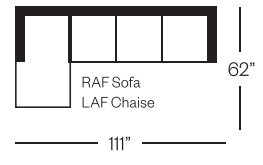

Standard Version

Sofa

Barrymore

Made for you.

6007 Bond Collection

Sofa
width 80" height 35"
depth 38"

Condo Sofa
width 68" height 35"
depth 38"

Loveseat
width 57" height 35"
depth 38"

Chair
width 33" height 35"
depth 38"

Sectionals

(Additional seats increase width by approximately 25")

Please note that all measurements are approximate.

Barrymore

1168 Caledonia Road Toronto ON M6A 2W5
T 416.532.2891 F 416.533.6650
barrymorefurniture.com