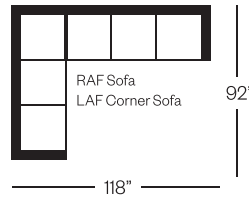

Standard Version

Sofa

Barrymore

Made for you.

6007 Bond Collection

Sofa

width 80" height 35"
depth 38"

Condo Sofa

width 68" height 35"
depth 38"

Loveseat

width 57" height 35"
depth 38"

Chair

width 33" height 35"
depth 38"

Sectionals

(Additional seats increase width by approximately 25")

Please note that all measurements are approximate.