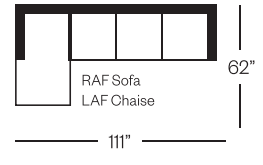

Standard Version

Sofa

Barrymore

Made for you.

6007 Bond Collection

Sofa

width 80" height 35"
depth 38"

Condo Sofa

width 68" height 35"
depth 38"

Loveseat

width 57" height 35"
depth 38"

Chair

width 33" height 35"
depth 38"

Sectionals

(Additional seats increase width by approximately 25")

Please note that all measurements are approximate.