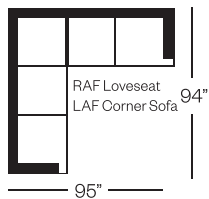

# 2722 Broadway Collection

**Sofa**  
width 85" height 35"  
depth 39"

**Condo Sofa**  
width 73" height 35"  
depth 39"

**Loveseat**  
width 61" height 35"  
depth 39"

**Chair**  
width 37" height 35"  
depth 39"

## Sectionals

(Additional seats increase width by approximately 24")

Please note that all measurements are approximate.