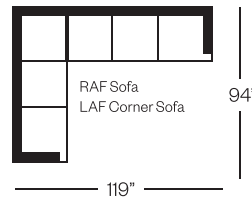

# 2722 Broadway Collection

**Sofa**  
width 85" height 35"  
depth 39"

**Condo Sofa**  
width 73" height 35"  
depth 39"

**Loveseat**  
width 61" height 35"  
depth 39"

**Chair**  
width 37" height 35"  
depth 39"

## Sectionals

(Additional seats increase width by approximately 24")

Please note that all measurements are approximate.