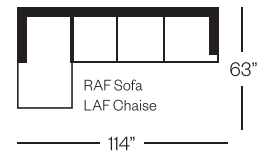

# 2722 Broadway Collection

**Sofa**  
width 85" height 35"  
depth 39"

**Condo Sofa**  
width 73" height 35"  
depth 39"

**Loveseat**  
width 61" height 35"  
depth 39"

**Chair**  
width 37" height 35"  
depth 39"

## Sectionals

(Additional seats increase width by approximately 24")

Please note that all measurements are approximate.