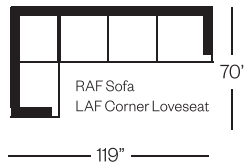

# 2722 Broadway Collection

**Sofa**  
width 85" height 35"  
depth 39"

**Condo Sofa**  
width 73" height 35"  
depth 39"

**Loveseat**  
width 61" height 35"  
depth 39"

**Chair**  
width 37" height 35"  
depth 39"

## Sectionals

(Additional seats increase width by approximately 24")

Please note that all measurements are approximate.