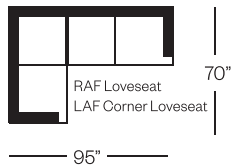

# 2722 Broadway Collection

**Sofa**  
width 85" height 35"  
depth 39"

**Condo Sofa**  
width 73" height 35"  
depth 39"

**Loveseat**  
width 61" height 35"  
depth 39"

**Chair**  
width 37" height 35"  
depth 39"

## Sectionals

(Additional seats increase width by approximately 24")

Please note that all measurements are approximate.