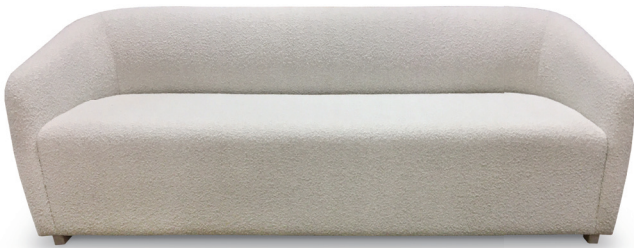

5000 Sofa

Mona Collection

Standard Version

Standard Version

Standard Version

Barrymore

Made for you.

5000 **Mona Collection**

Sofa

width 84" height 29"
depth 33"

Condo Sofa

width 64" height 29"
depth 33"

Please note that all measurements are approximate.

Barrymore

350 Oakdale Road Toronto ON M3N 1W5

T 416.742.7350