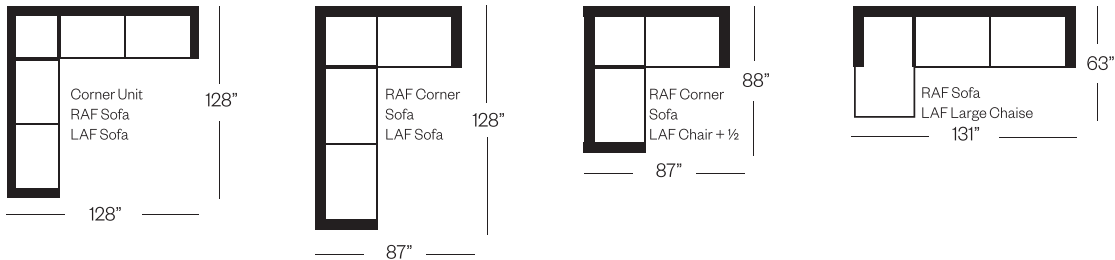

4120 Condo Sofa, Sofa

Donini Collection

Standard Version
Sofa

Standard Version
Sofa

Barrymore

Made for you.

4120 Donini Collection

Sofa
width 96" height 32"
depth 38"

Condo Sofa
width 80" height 32"
depth 38"

Loveseat
width 67" height 32"
depth 38"

Chair
width 42" height 32"
depth 38"

Sectionals

3 Seat Sofa Configuration (Additional seats increase width by approximately 27")

2 Seat Sofa Configuration (Additional seats increase width by approximately 40")

Please note that all measurements are approximate.

Barrymore

350 Oakdale Road Toronto ON M3N 1W5

T 416.742.7350

barrymorefurniture.com