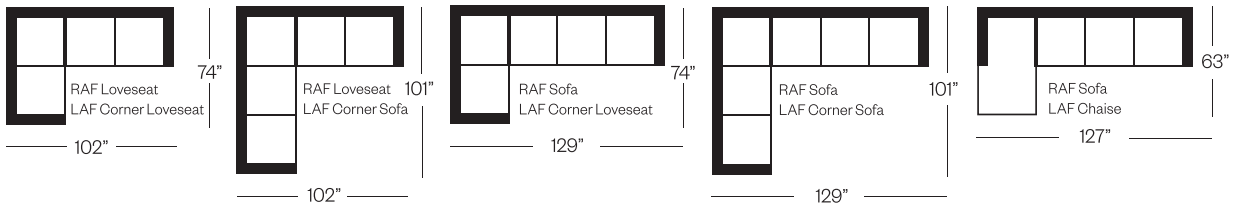

4120 Condo Sofa, Sofa

Donini Collection

Standard Version
Sofa

Standard Version
Sofa

Barrymore

Made for you.

4120 Donini Collection

Sofa
width 96" height 32"
depth 38"

Condo Sofa
width 80" height 32"
depth 38"

Loveseat
width 67" height 32"
depth 38"

Chair
width 42" height 32"
depth 38"

Sectionals

3 Seat Sofa Configuration (Additional seats increase width by approximately 27")

2 Seat Sofa Configuration (Additional seats increase width by approximately 40")

Please note that all measurements are approximate.

Barrymore

350 Oakdale Road Toronto ON M3N 1W5

T 416.742.7350

barrymorefurniture.com