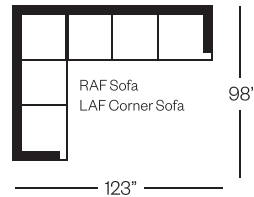

8754 Kerr Collection

Sofa

width 87" height 38"
depth 42"

Condo Sofa

width 72" height 38"
depth 42"

Chair

width 44" height 38"
depth 42"

Sectionals

3 Seat Sofa Configuration (Additional seats increase width by approximately 24")

2 Seat Sofa Configuration (Additional seats increase width by approximately 36")

Please note that all measurements are approximate.