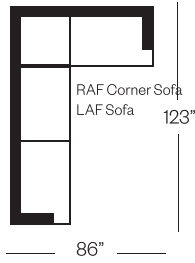

8754 Kerr Collection

Sofa

width 87" height 38"
depth 42"

Condo Sofa

width 72" height 38"
depth 42"

Chair

width 44" height 38"
depth 42"

Sectionals

3 Seat Sofa Configuration (Additional seats increase width by approximately 24")

2 Seat Sofa Configuration (Additional seats increase width by approximately 36")

Please note that all measurements are approximate.