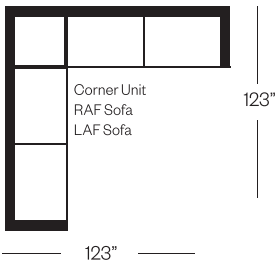

8754 Kerr Collection

Sofa

width 87" height 38"
depth 42"

Condo Sofa

width 72" height 38"
depth 42"

Chair

width 44" height 38"
depth 42"

Sectionals

3 Seat Sofa Configuration (Additional seats increase width by approximately 24")

2 Seat Sofa Configuration (Additional seats increase width by approximately 36")

Please note that all measurements are approximate.