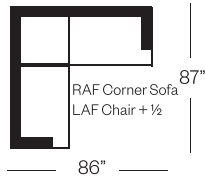

8754 Kerr Collection

Sofa

width 87" height 38"
depth 42"

Condo Sofa

width 72" height 38"
depth 42"

Chair

width 44" height 38"
depth 42"

Sectionals

3 Seat Sofa Configuration (Additional seats increase width by approximately 24")

2 Seat Sofa Configuration (Additional seats increase width by approximately 36")

Please note that all measurements are approximate.