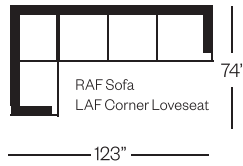

8754 Kerr Collection

Sofa

width 87" height 38"
depth 42"

Condo Sofa

width 72" height 38"
depth 42"

Chair

width 44" height 38"
depth 42"

Sectionals

3 Seat Sofa Configuration (Additional seats increase width by approximately 24")

2 Seat Sofa Configuration (Additional seats increase width by approximately 36")

Please note that all measurements are approximate.