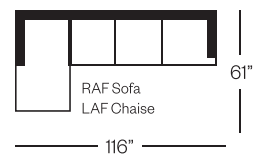

Barrymore

Made for you.

8452 Bartlett Collection

Sofa
width 89" height 37"
depth 37"

Condo Sofa
width 73" height 37"
depth 37"

Loveseat
width 65" height 37"
depth 37"

Chair
width 37" height 37"
depth 37"

Sectionals

(Additional seats increase width by approximately 22")

Please note that all measurements are approximate.

Barrymore

1168 Caledonia Road Toronto ON M6A 2W5
T 416.532.2891 F 416.533.6650
barrymorefurniture.com