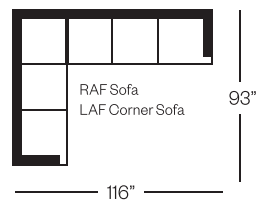

Barrymore

Made for you.

8452 Bartlett Collection

Sofa
width 89" height 37"
depth 37"

Condo Sofa
width 73" height 37"
depth 37"

Loveseat
width 65" height 37"
depth 37"

Chair
width 37" height 37"
depth 37"

Sectionals

(Additional seats increase width by approximately 22")

Please note that all measurements are approximate.

Barrymore

1168 Caledonia Road Toronto ON M6A 2W5
T 416.532.2891 F 416.533.6650
barrymorefurniture.com