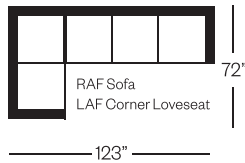

Sectionals

(Additional seats increase width by approximately 25")

Please note that all measurements are approximate.