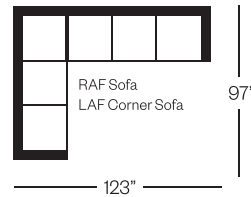

Barrymore

1168 Caledonia Road Toronto ON M6A 2W5
T 416.532.2891 F 416.533.6650
barrymorefurniture.com