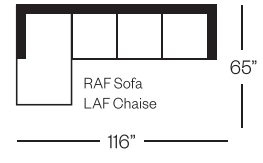

Sectionals

(Additional seats increase width by approximately 25")

Please note that all measurements are approximate.