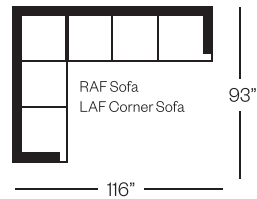

8452 Chair

Bartlett Collection

Shown with Optional:
Eastwood Legs

Shown with Optional:
Box Back with Slightly Rounded Corners,
Nail Head Trim, Spike Legs

Shown with Optional:
Contrast Welt

Shown with Optional:
Eastwood Legs

Barrymore

Made for you.

8452 Bartlett Collection

Sofa
width 89" height 37"
depth 37"

Condo Sofa
width 73" height 37"
depth 37"

Loveseat
width 65" height 37"
depth 37"

Chair
width 37" height 37"
depth 37"

Sectionals

(Additional seats increase width by approximately 22")

Please note that all measurements are approximate.

Barrymore

350 Oakdale Road Toronto ON M3N 1W5

T 416.742.7350

barrymorefurniture.com