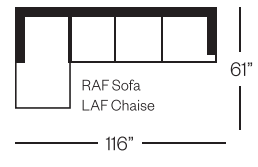

8452 Chair

Bartlett Collection

Shown with Optional:
Eastwood Legs

Shown with Optional:
Box Back with Slightly Rounded Corners,
Nail Head Trim, Spike Legs

Shown with Optional:
Contrast Welt

Shown with Optional:
Eastwood Legs

Barrymore

Made for you.

8452 Bartlett Collection

Sofa
width 89" height 37"
depth 37"

Condo Sofa
width 73" height 37"
depth 37"

Loveseat
width 65" height 37"
depth 37"

Chair
width 37" height 37"
depth 37"

Sectionals

(Additional seats increase width by approximately 22")

Please note that all measurements are approximate.

Barrymore

350 Oakdale Road Toronto ON M3N 1W5

T 416.742.7350

barrymorefurniture.com