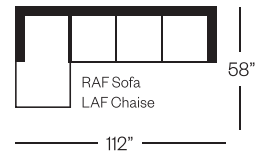

Made for you.

2015 Manhattan Collection

Sofa
width 83" height 34"
depth 34"

Condo Sofa
width 67" height 34"
depth 34"

Loveseat
width 60" height 34"
depth 34"

Chair
width 36" height 34"
depth 34"

Queen Bed
width 81" height 34"
depth closed 36" depth open 89"

Double Bed
width 73" height 34"
depth closed 36" depth open 89"

Sectionals

(Additional seats increase width by approximately 24")

Please note that all measurements are approximate.

Barrymore

350 Oakdale Road Toronto ON M3N 1W5