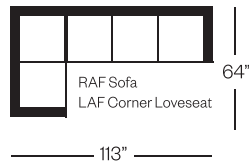

Made for you.

2015 Manhattan Collection

Sofa
width 83" height 34"
depth 34"

Condo Sofa
width 67" height 34"
depth 34"

Loveseat
width 60" height 34"
depth 34"

Chair
width 36" height 34"
depth 34"

Queen Bed
width 81" height 34"
depth closed 36" depth open 89"

Double Bed
width 73" height 34"
depth closed 36" depth open 89"

Sectionals

(Additional seats increase width by approximately 24")

Please note that all measurements are approximate.

Barrymore

350 Oakdale Road Toronto ON M3N 1W5