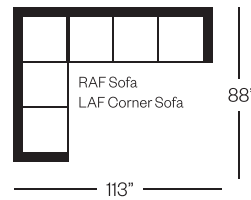

Made for you.

2015 Manhattan Collection

Sofa
width 83" height 34"
depth 34"

Condo Sofa
width 67" height 34"
depth 34"

Loveseat
width 60" height 34"
depth 34"

Chair
width 36" height 34"
depth 34"

Queen Bed
width 81" height 34"
depth closed 36" depth open 89"

Double Bed
width 73" height 34"
depth closed 36" depth open 89"

Sectionals

(Additional seats increase width by approximately 24")

Please note that all measurements are approximate.

Barrymore

350 Oakdale Road Toronto ON M3N 1W5