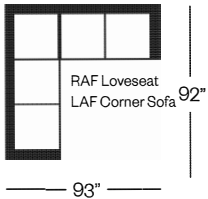

Sofa
width 84" height 32"
depth 37"

Condo Sofa
width 77" height 32"
depth 37"

Loveseat
width 67" height 32"
depth 37"

Chair
width 33" height 32"
depth 37"

Sectionals

(Additional seats increase width by approximately 25")
Please note that all measurements are approximate.