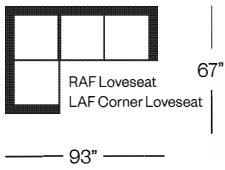

Sofa
width 84" height 32"
depth 37"

Condo Sofa
width 77" height 32"
depth 37"

Loveseat
width 67" height 32"
depth 37"

Chair
width 33" height 32"
depth 37"

Sectionals

(Additional seats increase width by approximately 25")
Please note that all measurements are approximate.