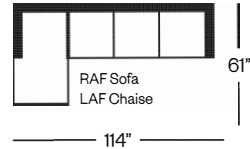

Sofa
width 84" height 32"
depth 37"

Condo Sofa
width 77" height 32"
depth 37"

Loveseat
width 67" height 32"
depth 37"

Chair
width 33" height 32"
depth 37"

Sectionals

(Additional seats increase width by approximately 25")
Please note that all measurements are approximate.