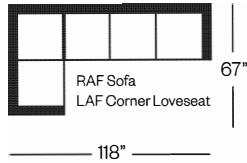

Sofa
width 84" height 32"
depth 37"

Condo Sofa
width 77" height 32"
depth 37"

Loveseat
width 67" height 32"
depth 37"

Chair
width 33" height 32"
depth 37"

Sectionals

(Additional seats increase width by approximately 25")
Please note that all measurements are approximate.