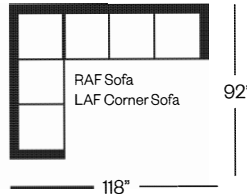

Sofa
width 84" height 32"
depth 37"

Condo Sofa
width 77" height 32"
depth 37"

Loveseat
width 67" height 32"
depth 37"

Chair
width 33" height 32"
depth 37"

Sectionals

(Additional seats increase width by approximately 25")
Please note that all measurements are approximate.