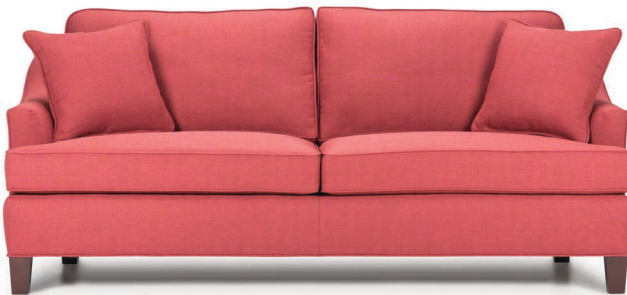

2109 Sofa

Prescott Collection

Standard Version

Standard Version

Shown with Optional:
2 Seats and 2 Backs

Barrymore

Made for you.

2109 Prescott Collection

Sofa

width 78" height 35"
depth 36"

Condo Sofa

width 66" height 35"
depth 36"

Loveseat

width 56" height 35"
depth 36"

Chair

width 31" height 35"
depth 36"