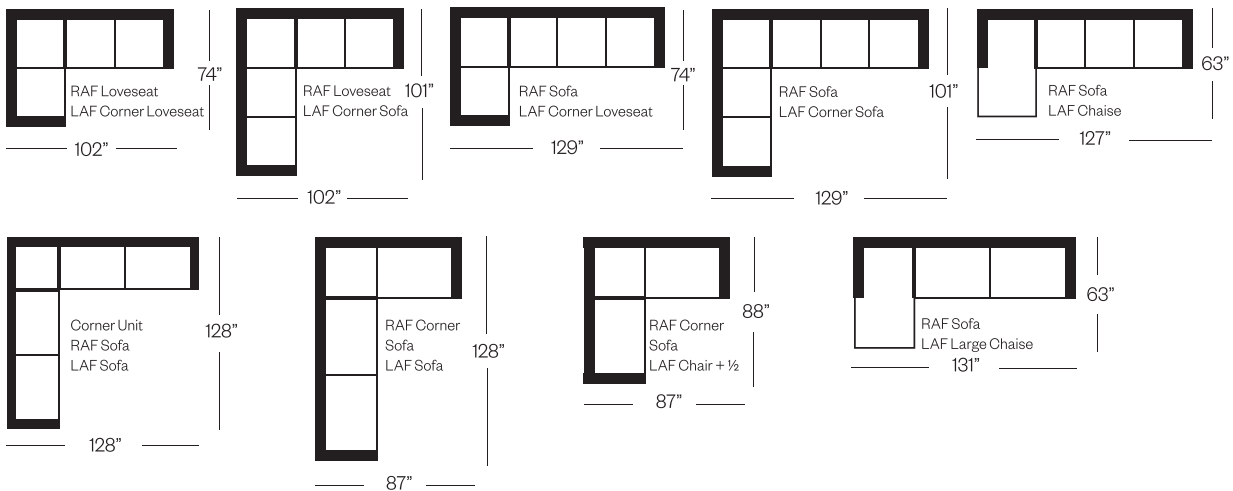

4122 Declan Collection

Sofa
width 96" height 32"
depth 39"

Condo Sofa
width 80" height 32"
depth 39"

Loveseat
width 67" height 32"
depth 39"

Chair
width 42" height 32"
depth 39"

Sectionals

3 Seat Sofa Configuration (Additional seats increase width by approximately 27")

2 Seat Sofa Configuration (Additional seats increase width by approximately 40")

Please note that all measurements are approximate.

Barrymore

1168 Caledonia Road Toronto ON M6A 2W5

T 416.532.2891 F 416.533.6650

barrymorefurniture.com