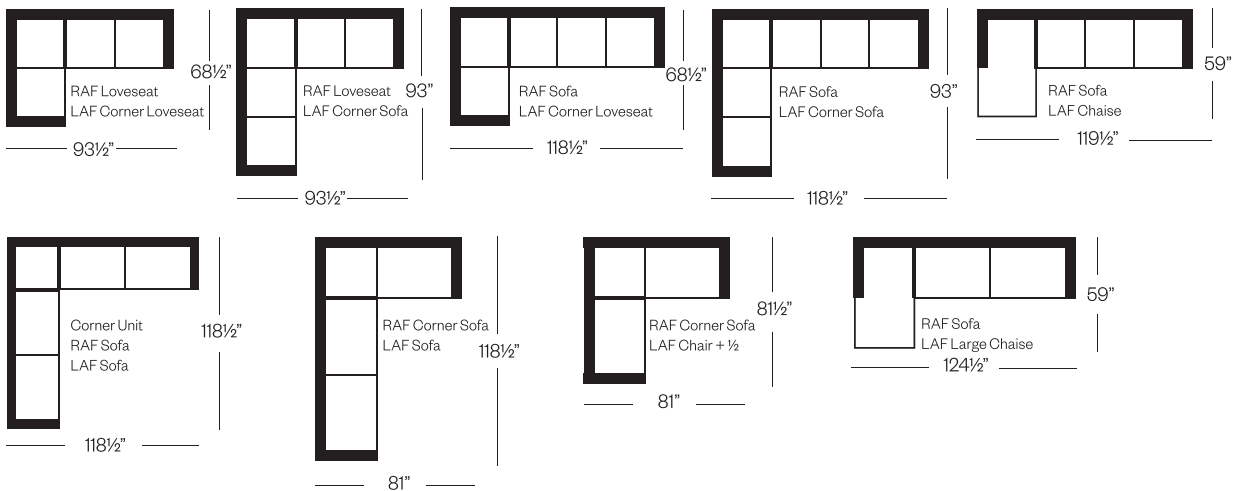

5340 Tate Collection

Sofa

width 92"   height 32"
depth 35"   arm ht 26½"

Condo Sofa

width 79½"   height 32"
depth 35"   arm ht 26½"

Loveseat

width 67"   height 32"
depth 35"   arm ht 26½"

Chair

width 54½"   height 32"
depth 35"   arm ht 26½"

Sectionals

3 Seat Sofa Configuration (Additional seats increase width by approximately 25")

2 Seat Sofa Configuration (Additional seats increase width by approximately 37")

Please note that all measurements are approximate.

Barrymore

350 Oakdale Road Toronto ON M3N 1W5

T 416.742.7350

barrymorefurniture.com