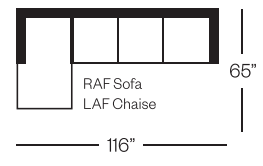

2712 Cluny Collection

Sofa
width 86" height 36"
depth 41"

Condo Sofa
width 73" height 36"
depth 41"

Chair
width 35" height 36"
depth 41"

Ottoman-RM
width 26" height 17"
depth 20"

Ottoman-TT
width 26" height 14"
depth 20"

Sectionals

(Additional seats increase width by approximately 25")

Please note that all measurements are approximate.

Barrymore

1168 Caledonia Road Toronto ON M6A 2W5

T 416.532.2891 F 416.533.6650

barrymorefurniture.com