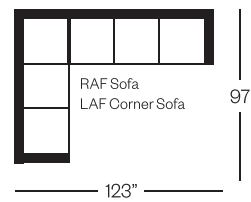

2712 Cluny Collection

Sofa
width 86" height 36"
depth 41"

Condo Sofa
width 73" height 36"
depth 41"

Chair
width 35" height 36"
depth 41"

Ottoman-RM
width 26" height 17"
depth 20"

Ottoman-TT
width 26" height 14"
depth 20"

Sectionals

(Additional seats increase width by approximately 25")

Please note that all measurements are approximate.

Barrymore

350 Oakdale Road Toronto ON M3N 1W5

T 416.742.7350

barrymorefurniture.com