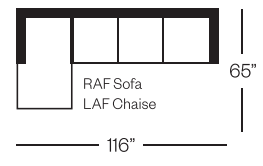

2712 Cluny Collection

Sofa
width 86" height 36"
depth 41"

Condo Sofa
width 73" height 36"
depth 41"

Chair
width 35" height 36"
depth 41"

Ottoman-RM
width 26" height 17"
depth 20"

Ottoman-TT
width 26" height 14"
depth 20"

Sectionals

(Additional seats increase width by approximately 25")

Please note that all measurements are approximate.

Barrymore

350 Oakdale Road Toronto ON M3N 1W5

T 416.742.7350

barrymorefurniture.com