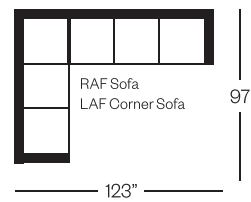

2712 Cluny Collection

Sofa
width 86" height 36"
depth 41"

Condo Sofa
width 73" height 36"
depth 41"

Chair
width 35" height 36"
depth 41"

Ottoman-RM
width 26" height 17"
depth 20"

Ottoman-TT
width 26" height 14"
depth 20"

Sectionals

(Additional seats increase width by approximately 25")

Please note that all measurements are approximate.

Barrymore

1168 Caledonia Road Toronto ON M6A 2W5

T 416.532.2891 F 416.533.6650

barrymorefurniture.com