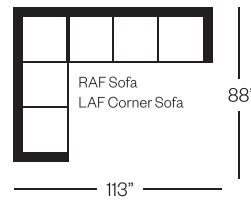

Barrymore

1168 Caledonia Road Toronto ON M6A 2W5

T 416.532.2891 F 416.533.6650

barrymorefurniture.com