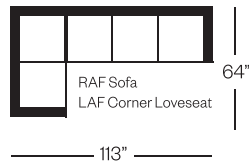

Barrymore

1168 Caledonia Road Toronto ON M6A 2W5

T 416.532.2891 F 416.533.6650

barrymorefurniture.com