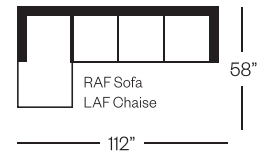

Barrymore

1168 Caledonia Road Toronto ON M6A 2W5

T 416.532.2891 F 416.533.6650

barrymorefurniture.com