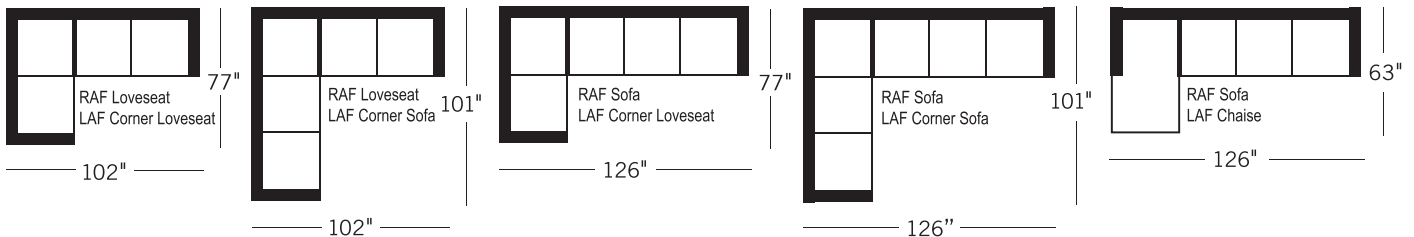

Barrymore

DAKOTA COLLECTION 4015

4015 Sofa

width 95" height 35"
depth 39" arm ht 35"

4015 Condo Sofa

width 85" height 35"
depth 39" arm ht 35"

4015 Sectionals - 3 Seat Sofa Configuration (Additional seats increase width by approximately 24")

Please note that all measurements are approximate.