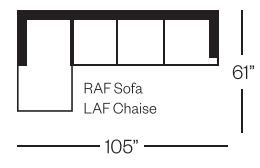

4043 Faulkner Collection

Sofa
width 80" height 35"
depth 37"

Condo Sofa
width 72" height 35"
depth 37"

Loveseat
width 60" height 35"
depth 37"

Chair
width 35" height 35"
depth 37"

Sectionals

(Additional seats increase width by approximately 22")

Please note that all measurements are approximate.

Barrymore

350 Oakdale Road Toronto ON M3N 1W5

T 416.742.7350

barrymorefurniture.com