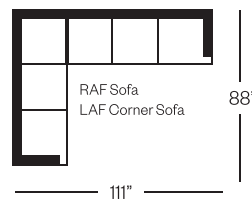

4043 Faulkner Collection

Sofa
width 80" height 35"
depth 37"

Condo Sofa
width 72" height 35"
depth 37"

Loveseat
width 60" height 35"
depth 37"

Chair
width 35" height 35"
depth 37"

Sectionals

(Additional seats increase width by approximately 22")

Please note that all measurements are approximate.

Barrymore

350 Oakdale Road Toronto ON M3N 1W5

T 416.742.7350

barrymorefurniture.com