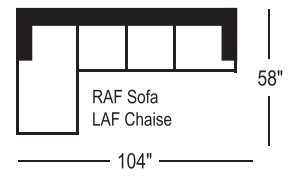

7938 Sofa

width 78" height 33"
depth 34" arm ht 23"

7938 Condo Sofa

width 66" height 33"
depth 34" arm ht 23"

7938 Loveseat

width 57" height 33"
depth 34" arm ht 23"

7938 Chair

width 34" height 33"
depth 34" arm ht 23"

7938 Double Bed

width 75" height 33"
depth 36" arm ht 23"
depth open 89"

7938 Sectionals

(Additional seats increase width by approximately 22")

Please note that all measurements are approximate.