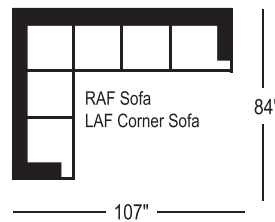

7938 Sofa

width 78" height 33"
depth 34" arm ht 23"

7938 Condo Sofa

width 66" height 33"
depth 34" arm ht 23"

7938 Loveseat

width 57" height 33"
depth 34" arm ht 23"

7938 Chair

width 34" height 33"
depth 34" arm ht 23"

7938 Double Bed

width 75" height 33"
depth 36" arm ht 23"
depth open 89"

7938 Sectionals

(Additional seats increase width by approximately 22")

Please note that all measurements are approximate.