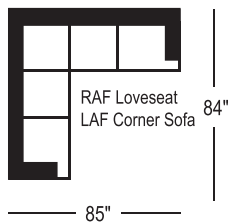

Barrymore

Standard Version
Chair

Standard Version
Condo Sofa
Shown with Optional:
Knife Edge Backs

Standard Version
Sofa

7938 Chair, Condo Sofa and Sofa
Gatwick Collection

Barrymore

GATWICK COLLECTION

7938

7938 Sofa

width 78" height 33"
depth 34" arm ht 23"

7938 Condo Sofa

width 66" height 33"
depth 34" arm ht 23"

7938 Loveseat

width 57" height 33"
depth 34" arm ht 23"

7938 Chair

width 34" height 33"
depth 34" arm ht 23"

7938 Double Bed

width 75" height 33"
depth 36" arm ht 23"
depth open 89"

7938 Sectionals

(Additional seats increase width by approximately 22")

Please note that all measurements are approximate.