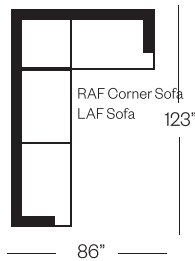

Standard Version

Sofa

Barrymore

Made for you.

8757 Portland Collection

Sofa

width 87" height 38"
depth 42"

Condo Sofa

width 72" height 38"
depth 42"

Chair

width 44" height 38"
depth 42"

Sectionals

3 Seat Sofa Configuration (Additional seats increase width by approximately 24")

2 Seat Sofa Configuration (Additional seats increase width by approximately 37")

Please note that all measurements are approximate.

Barrymore

350 Oakdale Road Toronto ON M3N 1W5

T 416.742.7350

barrymorefurniture.com