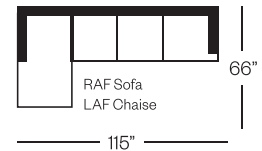

Sectionals

3 Seat Sofa Configuration (Additional seats increase width by approximately 24")

2 Seat Sofa Configuration (Additional seats increase width by approximately 37")

Please note that all measurements are approximate.