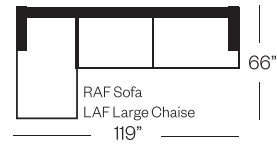

Standard Version

Sofa

Barrymore

Made for you.

8757 Portland Collection

Sofa

width 87" height 38"
depth 42"

Condo Sofa

width 72" height 38"
depth 42"

Chair

width 44" height 38"
depth 42"

Sectionals

3 Seat Sofa Configuration (Additional seats increase width by approximately 24")

2 Seat Sofa Configuration (Additional seats increase width by approximately 37")

Please note that all measurements are approximate.

Barrymore

350 Oakdale Road Toronto ON M3N 1W5

T 416.742.7350

barrymorefurniture.com