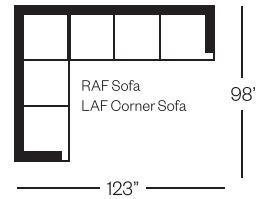

Standard Version

Sofa

Barrymore

Made for you.

8757 Portland Collection

Sofa

width 87" height 38"
depth 42"

Condo Sofa

width 72" height 38"
depth 42"

Chair

width 44" height 38"
depth 42"

Sectionals

3 Seat Sofa Configuration (Additional seats increase width by approximately 24")

2 Seat Sofa Configuration (Additional seats increase width by approximately 37")

Please note that all measurements are approximate.

Barrymore

350 Oakdale Road Toronto ON M3N 1W5

T 416.742.7350

barrymorefurniture.com