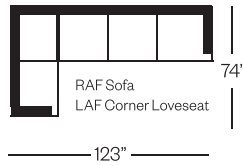

Standard Version

Sofa

Barrymore

Made for you.

8757 Portland Collection

Sofa

width 87" height 38"
depth 42"

Condo Sofa

width 72" height 38"
depth 42"

Chair

width 44" height 38"
depth 42"

Sectionals

3 Seat Sofa Configuration (Additional seats increase width by approximately 24")

2 Seat Sofa Configuration (Additional seats increase width by approximately 37")

Please note that all measurements are approximate.

Barrymore

350 Oakdale Road Toronto ON M3N 1W5

T 416.742.7350

barrymorefurniture.com