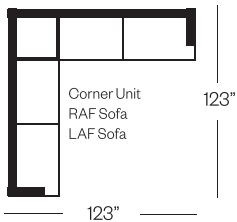

Standard Version

Sofa

Barrymore

Made for you.

8757 Portland Collection

Sofa

width 87" height 38"
depth 42"

Condo Sofa

width 72" height 38"
depth 42"

Chair

width 44" height 38"
depth 42"

Sectionals

3 Seat Sofa Configuration (Additional seats increase width by approximately 24")

2 Seat Sofa Configuration (Additional seats increase width by approximately 37")

Please note that all measurements are approximate.

Barrymore

350 Oakdale Road Toronto ON M3N 1W5

T 416.742.7350

barrymorefurniture.com