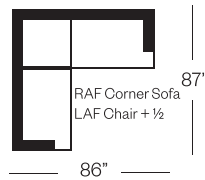

Standard Version

Sofa

Barrymore

Made for you.

8757 Portland Collection

Sofa

width 87" height 38"
depth 42"

Condo Sofa

width 72" height 38"
depth 42"

Chair

width 44" height 38"
depth 42"

Sectionals

3 Seat Sofa Configuration (Additional seats increase width by approximately 24")

2 Seat Sofa Configuration (Additional seats increase width by approximately 37")

Please note that all measurements are approximate.

Barrymore

350 Oakdale Road Toronto ON M3N 1W5

T 416.742.7350

barrymorefurniture.com