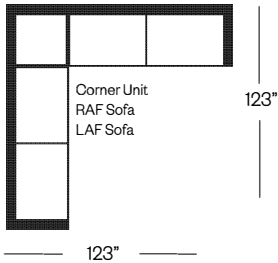

# 8754 Kerr Collection

**Sofa**  
width 87" height 38"  
depth 42"

**Condo Sofa**  
width 72" height 38"  
depth 42"

**Chair**  
width 44" height 38"  
depth 42"

## Sectionals

3 Seat Sofa Configuration (Additional seats increase width by approximately 24")

2 Seat Sofa Configuration (Additional seats increase width by approximately 36")

Please note that all measurements are approximate.