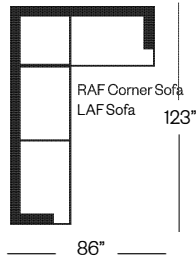

# 8754 Kerr Collection

**Sofa**  
width 87" height 38"  
depth 42"

**Condo Sofa**  
width 72" height 38"  
depth 42"

**Chair**  
width 44" height 38"  
depth 42"

## Sectionals

3 Seat Sofa Configuration (Additional seats increase width by approximately 24")

2 Seat Sofa Configuration (Additional seats increase width by approximately 36")

Please note that all measurements are approximate.