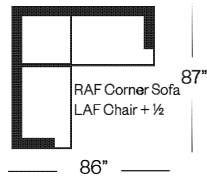

# 8754 Kerr Collection

**Sofa**  
width 87" height 38"  
depth 42"

**Condo Sofa**  
width 72" height 38"  
depth 42"

**Chair**  
width 44" height 38"  
depth 42"

## Sectionals

3 Seat Sofa Configuration (Additional seats increase width by approximately 24")

2 Seat Sofa Configuration (Additional seats increase width by approximately 36")

Please note that all measurements are approximate.