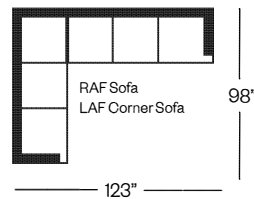

# 8754 Kerr Collection

**Sofa**  
width 87" height 38"  
depth 42"

**Condo Sofa**  
width 72" height 38"  
depth 42"

**Chair**  
width 44" height 38"  
depth 42"

## Sectionals

3 Seat Sofa Configuration (Additional seats increase width by approximately 24")

2 Seat Sofa Configuration (Additional seats increase width by approximately 36")

Please note that all measurements are approximate.