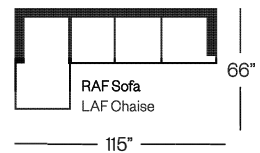

# 8754 Kerr Collection

**Sofa**  
width 87" height 38"  
depth 42"

**Condo Sofa**  
width 72" height 38"  
depth 42"

**Chair**  
width 44" height 38"  
depth 42"

## Sectionals

3 Seat Sofa Configuration (Additional seats increase width by approximately 24")

2 Seat Sofa Configuration (Additional seats increase width by approximately 36")

Please note that all measurements are approximate.