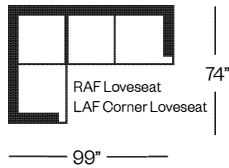

# 8754 Kerr Collection

**Sofa**  
width 87" height 38"  
depth 42"

**Condo Sofa**  
width 72" height 38"  
depth 42"

**Chair**  
width 44" height 38"  
depth 42"

## Sectionals

3 Seat Sofa Configuration (Additional seats increase width by approximately 24")

2 Seat Sofa Configuration (Additional seats increase width by approximately 36")

Please note that all measurements are approximate.