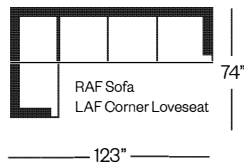

# 8754 Kerr Collection

**Sofa**  
width 87" height 38"  
depth 42"

**Condo Sofa**  
width 72" height 38"  
depth 42"

**Chair**  
width 44" height 38"  
depth 42"

## Sectionals

3 Seat Sofa Configuration (Additional seats increase width by approximately 24")

2 Seat Sofa Configuration (Additional seats increase width by approximately 36")

Please note that all measurements are approximate.