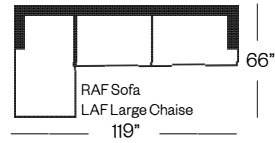

# 8754 Kerr Collection

**Sofa**  
width 87" height 38"  
depth 42"

**Condo Sofa**  
width 72" height 38"  
depth 42"

**Chair**  
width 44" height 38"  
depth 42"

## Sectionals

3 Seat Sofa Configuration (Additional seats increase width by approximately 24")

2 Seat Sofa Configuration (Additional seats increase width by approximately 36")

Please note that all measurements are approximate.