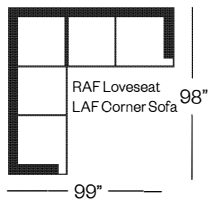

# 8754 Kerr Collection

**Sofa**  
width 87" height 38"  
depth 42"

**Condo Sofa**  
width 72" height 38"  
depth 42"

**Chair**  
width 44" height 38"  
depth 42"

## Sectionals

3 Seat Sofa Configuration (Additional seats increase width by approximately 24")

2 Seat Sofa Configuration (Additional seats increase width by approximately 36")

Please note that all measurements are approximate.