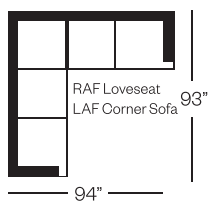

8452 Chair

Bartlett Collection

Shown with Optional:
Eastwood Legs

Shown with Optional:
Box Back with Slightly Rounded Corners,
Nail Head Trim, Spike Legs

Shown with Optional:
Contrast Welt

Shown with Optional:
Eastwood Legs

Barrymore

Made for you.

8452 Bartlett Collection

Sofa
width 89" height 37"
depth 37"

Condo Sofa
width 73" height 37"
depth 37"

Loveseat
width 65" height 37"
depth 37"

Chair
width 37" height 37"
depth 37"

Sectionals

(Additional seats increase width by approximately 22")

Please note that all measurements are approximate.

Barrymore

1168 Caledonia Road Toronto ON M6A 2W5
T 416.532.2891 F 416.533.6650
barrymorefurniture.com