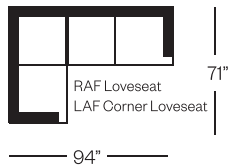

# 8452 Bartlett Collection

**Sofa**  
width 89" height 37"  
depth 37"

**Condo Sofa**  
width 73" height 37"  
depth 37"

**Loveseat**  
width 65" height 37"  
depth 37"

**Chair**  
width 37" height 37"  
depth 37"

## Sectionals

(Additional seats increase width by approximately 22")

Please note that all measurements are approximate.