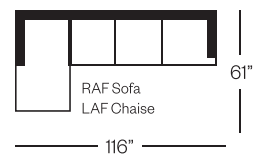

8452 Chair

Bartlett Collection

Shown with Optional:
Eastwood Legs

Shown with Optional:
Box Back with Slightly Rounded Corners,
Nail Head Trim, Spike Legs

Shown with Optional:
Contrast Welt

Shown with Optional:
Eastwood Legs

Barrymore

Made for you.

8452 Bartlett Collection

Sofa
width 89" height 37"
depth 37"

Condo Sofa
width 73" height 37"
depth 37"

Loveseat
width 65" height 37"
depth 37"

Chair
width 37" height 37"
depth 37"

Sectionals

(Additional seats increase width by approximately 22")

Please note that all measurements are approximate.

Barrymore

1168 Caledonia Road Toronto ON M6A 2W5
T 416.532.2891 F 416.533.6650
barrymorefurniture.com