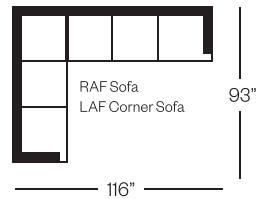

# 8452 Bartlett Collection

**Sofa**  
width 89" height 37"  
depth 37"

**Condo Sofa**  
width 73" height 37"  
depth 37"

**Loveseat**  
width 65" height 37"  
depth 37"

**Chair**  
width 37" height 37"  
depth 37"

## Sectionals

(Additional seats increase width by approximately 22")

Please note that all measurements are approximate.