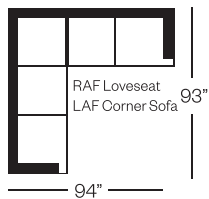

# 8452 Bartlett Collection

**Sofa**  
width 89" height 37"  
depth 37"

**Condo Sofa**  
width 73" height 37"  
depth 37"

**Loveseat**  
width 65" height 37"  
depth 37"

**Chair**  
width 37" height 37"  
depth 37"

## Sectionals

(Additional seats increase width by approximately 22")

Please note that all measurements are approximate.