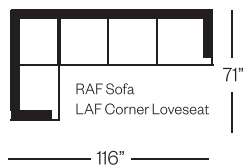

Sectionals

(Additional seats increase width by approximately 22")

Please note that all measurements are approximate.