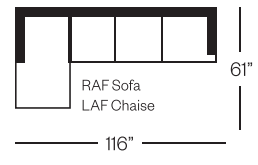

# Bartlett Collection

**Shown with Optional:**  
Eastwood Legs

**Shown with Optional:**  
Box Back with Slightly Rounded Corners,  
Nail Head Trim, Spike Legs

**Shown with Optional:**  
Contrast Welt

**Shown with Optional:**  
Eastwood Legs

# 8452 Bartlett Collection

**Sofa**  
width 89" height 37"  
depth 37"

**Condo Sofa**  
width 73" height 37"  
depth 37"

**Loveseat**  
width 65" height 37"  
depth 37"

**Chair**  
width 37" height 37"  
depth 37"

## Sectionals

(Additional seats increase width by approximately 22")

Please note that all measurements are approximate.