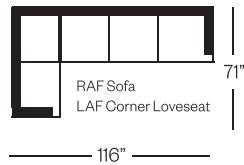

# 8452 Bartlett Collection

**Sofa**  
width 89" height 37"  
depth 37"

**Condo Sofa**  
width 73" height 37"  
depth 37"

**Loveseat**  
width 65" height 37"  
depth 37"

**Chair**  
width 37" height 37"  
depth 37"

## Sectionals

(Additional seats increase width by approximately 22")

Please note that all measurements are approximate.