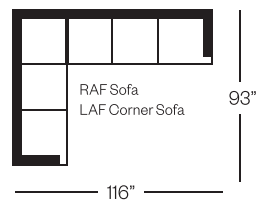

8452 Chair

Bartlett Collection

Shown with Optional:
Eastwood Legs

Shown with Optional:
Box Back with Slightly Rounded Corners,
Nail Head Trim, Spike Legs

Shown with Optional:
Contrast Welt

Shown with Optional:
Eastwood Legs

Barrymore

Made for you.

8452 Bartlett Collection

Sofa
width 89" height 37"
depth 37"

Condo Sofa
width 73" height 37"
depth 37"

Loveseat
width 65" height 37"
depth 37"

Chair
width 37" height 37"
depth 37"

Sectionals

(Additional seats increase width by approximately 22")

Please note that all measurements are approximate.

Barrymore

1168 Caledonia Road Toronto ON M6A 2W5
T 416.532.2891 F 416.533.6650
barrymorefurniture.com