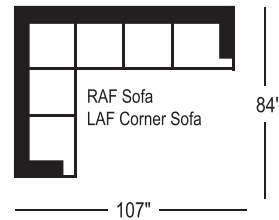

7938 Sofa

width 78" height 33"
depth 34" arm ht 23"

7938 Condo Sofa

width 66" height 33"
depth 34" arm ht 23"

7938 Loveseat

width 57" height 33"
depth 34" arm ht 23"

7938 Chair

width 34" height 33"
depth 34" arm ht 23"

7938 Double Bed

width 75" height 33"
depth 36" arm ht 23"
depth open 89"

7938 Sectionals

(Additional seats increase width by approximately 22")

Please note that all measurements are approximate.