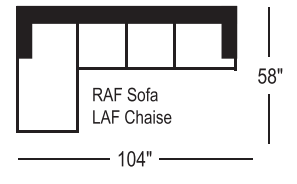

7938 Sofa

width 78" height 33"
depth 34" arm ht 23"

7938 Condo Sofa

width 66" height 33"
depth 34" arm ht 23"

7938 Loveseat

width 57" height 33"
depth 34" arm ht 23"

7938 Chair

width 34" height 33"
depth 34" arm ht 23"

7938 Double Bed

width 75" height 33"
depth 36" arm ht 23"
depth open 89"

7938 Sectionals

(Additional seats increase width by approximately 22")

Please note that all measurements are approximate.