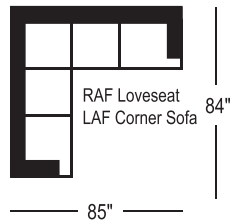

Barrymore

Standard Version
Chair

Standard Version
Condo Sofa
Shown with Optional:
Knife Edge Backs

Standard Version
Sofa

7938 Chair, Condo Sofa and Sofa
Gatwick Collection

Barrymore

GATWICK COLLECTION

7938

7938 Sofa

width 78" height 33"
depth 34" arm ht 23"

7938 Condo Sofa

width 66" height 33"
depth 34" arm ht 23"

7938 Loveseat

width 57" height 33"
depth 34" arm ht 23"

7938 Chair

width 34" height 33"
depth 34" arm ht 23"

7938 Double Bed

width 75" height 33"
depth 36" arm ht 23"
depth open 89"

7938 Sectionals

(Additional seats increase width by approximately 22")

Please note that all measurements are approximate.