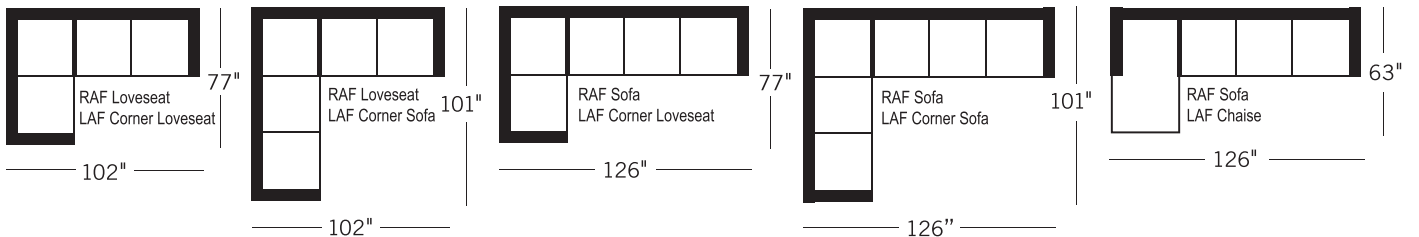

Barrymore

DAKOTA COLLECTION 4015

4015 Sofa

width 95" height 35"
depth 39" arm ht 35"

4015 Condo Sofa

width 85" height 35"
depth 39" arm ht 35"

4015 Sectionals - 3 Seat Sofa Configuration (Additional seats increase width by approximately 24")

Please note that all measurements are approximate.