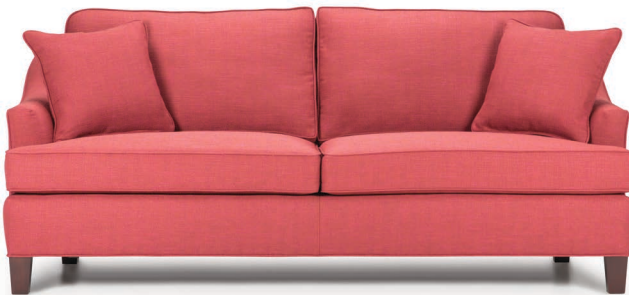

2109 Sofa

Prescott Collection

Standard Version

Standard Version

Shown with Optional:
2 Seats and 2 Backs

Barrymore

Made for you.

2109 Prescott Collection

Sofa
width 78" height 35"
depth 36"

Condo Sofa
width 66" height 35"
depth 36"

Loveseat
width 56" height 35"
depth 36"

Chair
width 31" height 35"
depth 36"

Sectionals

(Additional seats increase width by approximately 22")