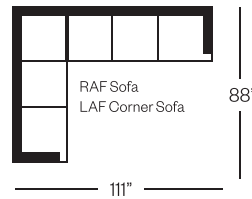

4043 Chair

Faulkner Collection

Standard Version

Shown with Optional:
4 Atwood Legs

Shown with Optional:
Upholstered Base with Swivel

Shown with Optional:
Combo Fabric

Barrymore

Made for you.

4043 Faulkner Collection

Sofa
width 80" height 35"
depth 37"

Condo Sofa
width 72" height 35"
depth 37"

Loveseat
width 60" height 35"
depth 37"

Chair
width 35" height 35"
depth 37"

Sectionals

(Additional seats increase width by approximately 22")

Please note that all measurements are approximate.

Barrymore

350 Oakdale Road Toronto ON M3N 1W5

T 416.742.7350

barrymorefurniture.com