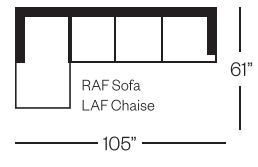

Sectionals

(Additional seats increase width by approximately 22")

Please note that all measurements are approximate.