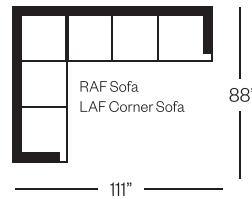

Barrymore

1168 Caledonia Road Toronto ON M6A 2W5
T 416.532.2891 F 416.533.6650
barrymorefurniture.com