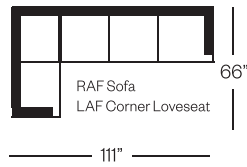

4043 Faulkner Collection

Sofa
width 80" height 35"
depth 37"

Condo Sofa
width 72" height 35"
depth 37"

Loveseat
width 60" height 35"
depth 37"

Chair
width 35" height 35"
depth 37"

Sectionals

(Additional seats increase width by approximately 22")

Please note that all measurements are approximate.

Barrymore

350 Oakdale Road Toronto ON M3N 1W5

T 416.742.7350

barrymorefurniture.com