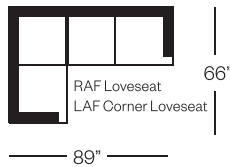

Sectionals

(Additional seats increase width by approximately 22")

Please note that all measurements are approximate.