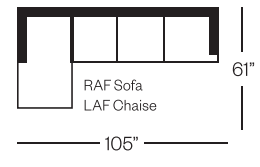

4043 Chair

Faulkner Collection

Standard Version

Shown with Optional:
4 Atwood Legs

Shown with Optional:
Upholstered Base with Swivel

Shown with Optional:
Combo Fabric

Barrymore

Made for you.

4043 Faulkner Collection

Sofa
width 80" height 35"
depth 37"

Condo Sofa
width 72" height 35"
depth 37"

Loveseat
width 60" height 35"
depth 37"

Chair
width 35" height 35"
depth 37"

Sectionals

(Additional seats increase width by approximately 22")

Please note that all measurements are approximate.

Barrymore

350 Oakdale Road Toronto ON M3N 1W5

T 416.742.7350

barrymorefurniture.com