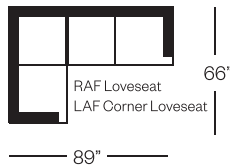

4043 Faulkner Collection

Sofa
width 80" height 35"
depth 37"

Condo Sofa
width 72" height 35"
depth 37"

Loveseat
width 60" height 35"
depth 37"

Chair
width 35" height 35"
depth 37"

Sectionals

(Additional seats increase width by approximately 22")

Please note that all measurements are approximate.

Barrymore

350 Oakdale Road Toronto ON M3N 1W5

T 416.742.7350

barrymorefurniture.com