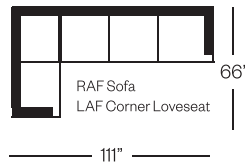

Sectionals

(Additional seats increase width by approximately 22")

Please note that all measurements are approximate.