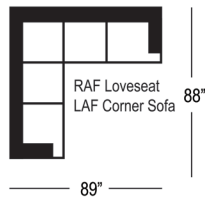

Barrymore

Standard Version
Chair

Standard Version
Sofa

Standard Version
Sofa

4042 Chair and Sofa
Fitzgerald Collection

Barrymore

FITZGERALD COLLECTION

4042

4042 Sofa

width 80" height 35"
depth 37" arm ht 22"

4042 Condo Sofa

width 72" height 35"
depth 37" arm ht 22"

4042 Loveseat

width 60" height 35"
depth 37" arm ht 22"

4042 Chair

width 35" height 35"
depth 37" arm ht 22"

4042 Sectionals

(Additional seats increase width by approximately 22")

Please note that all measurements are approximate.