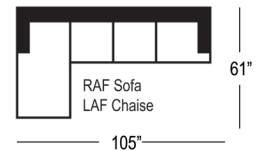

Barrymore

Standard Version
Chair

Standard Version
Sofa

Standard Version
Sofa

4042 Chair and Sofa
Fitzgerald Collection

Barrymore

FITZGERALD COLLECTION

4042

4042 Sofa

width 80" height 35"
depth 37" arm ht 22"

4042 Condo Sofa

width 72" height 35"
depth 37" arm ht 22"

4042 Loveseat

width 60" height 35"
depth 37" arm ht 22"

4042 Chair

width 35" height 35"
depth 37" arm ht 22"

4042 Sectionals

(Additional seats increase width by approximately 22")

Please note that all measurements are approximate.