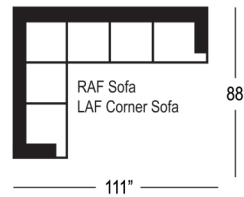

Barrymore

Standard Version
Chair

Standard Version
Sofa

Standard Version
Sofa

4042 Chair and Sofa
Fitzgerald Collection

Barrymore

FITZGERALD COLLECTION

4042

4042 Sofa

width 80" height 35"
depth 37" arm ht 22"

4042 Condo Sofa

width 72" height 35"
depth 37" arm ht 22"

4042 Loveseat

width 60" height 35"
depth 37" arm ht 22"

4042 Chair

width 35" height 35"
depth 37" arm ht 22"

4042 Sectionals

(Additional seats increase width by approximately 22")

Please note that all measurements are approximate.