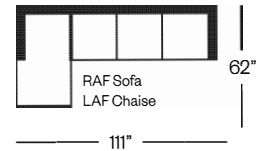

Sectionals

(Additional seats increase width by approximately 25")

Please note that all measurements are approximate.