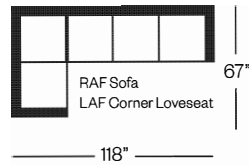

Sectionals

(Additional seats increase width by approximately 25")

Please note that all measurements are approximate.