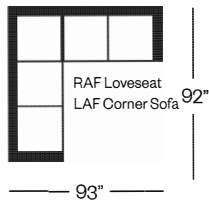

Sectionals

(Additional seats increase width by approximately 25")

Please note that all measurements are approximate.