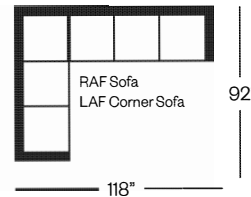

Barrymore

350 Oakdale Road Toronto ON M3N 1W5

T 416.742.7350

barrymorefurniture.com