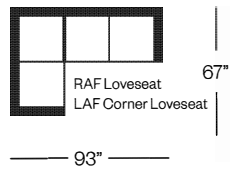

Sectionals

(Additional seats increase width by approximately 25")

Please note that all measurements are approximate.