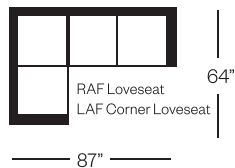

Sectionals

(Additional seats increase width by approximately 22")

Please note that all measurements are approximate.