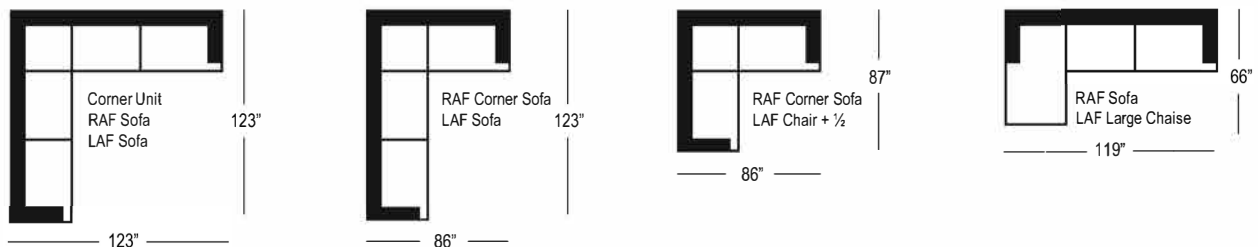

Shown with optional: Envelope Backs,
LAF Sofa and RAF Sofa 2 Seats and 2 Backs (2 Seat Configuration Size)

Barrymore

KERR COLLECTION 8754

8754 Sofa
width 87" height 38"
depth 42" arm ht 23"

8754 Condo Sofa
width 72" height 38"
depth 42" arm ht 23"

8754 Chair
width 44" height 38"
depth 42" arm ht 23"

8754 Sectionals - 3 Seat Sofa Configuration

(Additional seats increase width by approximately 24")

8754 Special Sectionals - 2 Seat Sofa Configuration

(Additional seats increase width by approximately 37")

Please note that all measurements are approximate.