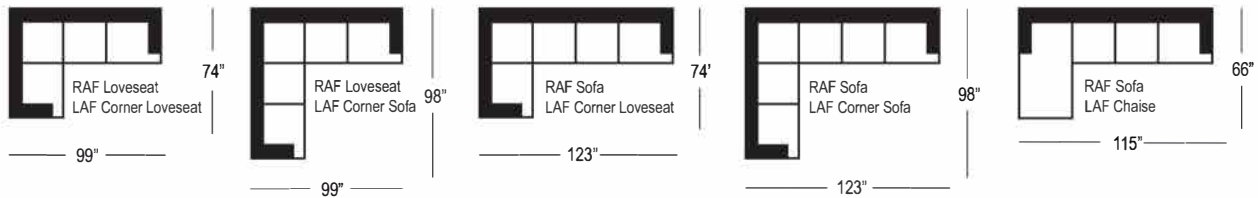

Barrymore

LAF Large Chaise / Armless Sofa / RAF Large Chaise

Shown with optional: Large Wedge Legs,
Armless Sofa 2 Seats and 2 Backs (2 Seat Configuration Size)

8754 Sectional Kerr Collection

LAF Sofa / Corner Unit / RAF Sofa

Shown with optional: Envelope Backs,
LAF Sofa and RAF Sofa 2 Seats and 2 Backs (2 Seat Configuration Size)

Barrymore

KERR COLLECTION 8754

8754 Sofa
width 87" height 38"
depth 42" arm ht 23"

8754 Condo Sofa
width 72" height 38"
depth 42" arm ht 23"

8754 Chair
width 44" height 38"
depth 42" arm ht 23"

8754 Sectionals - 3 Seat Sofa Configuration

(Additional seats increase width by approximately 24")

8754 Special Sectionals - 2 Seat Sofa Configuration

(Additional seats increase width by approximately 37")

Please note that all measurements are approximate.