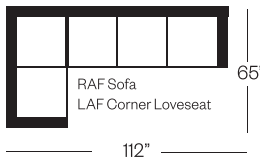

Barrymore

Made for you.

2409 Sorrento Collection

Sofa
width 79" height 35"
depth 37"

Condo Sofa
width 74" height 35"
depth 37"

Loveseat
width 64" height 35"
depth 37"

Chair
width 33" height 35"
depth 37"

Sectionals

(Additional seats increase width by approximately 23")

Please note that all measurements are approximate.

Barrymore

1168 Caledonia Road Toronto ON M6A 2W5
T 416.532.2891 F 416.533.6650
barrymorefurniture.com