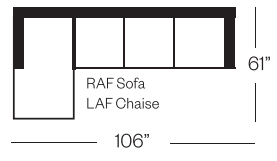

Barrymore

Made for you.

2409 Sorrento Collection

Sofa
width 79" height 35"
depth 37"

Condo Sofa
width 74" height 35"
depth 37"

Loveseat
width 64" height 35"
depth 37"

Chair
width 33" height 35"
depth 37"

Sectionals

(Additional seats increase width by approximately 23")

Please note that all measurements are approximate.

Barrymore

1168 Caledonia Road Toronto ON M6A 2W5
T 416.532.2891 F 416.533.6650
barrymorefurniture.com