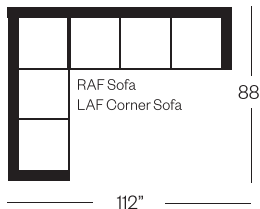

Barrymore

Made for you.

2409 Sorrento Collection

Sofa
width 79" height 35"
depth 37"

Condo Sofa
width 74" height 35"
depth 37"

Loveseat
width 64" height 35"
depth 37"

Chair
width 33" height 35"
depth 37"

Sectionals

(Additional seats increase width by approximately 23")

Please note that all measurements are approximate.

Barrymore

1168 Caledonia Road Toronto ON M6A 2W5
T 416.532.2891 F 416.533.6650
barrymorefurniture.com