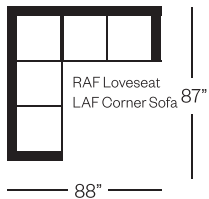

4135 Sofa

Cooper Collection

Standard Version

Shown with Optional:
Combo Fabric, 2 Seats
and 2 Backs

Shown with Optional:
Combo Fabric, 2 Seats and 2
Backs, Button Back Cushions -
3 Over 4 Per Back, 2 Square Nickel
Caster Legs, 2 Knife Edge Lumbar

Barrymore

Made for you.

4135 Cooper Collection

Sofa
width 77" height 34"
depth 36"

Condo Sofa
width 65" height 34"
depth 36"

Loveseat
width 54" height 34"
depth 36"

Chair
width 31" height 34"
depth 36"

Sectionals

(Additional seats increase width by approximately 23")

Please note that all measurements are approximate.

Barrymore

1168 Caledonia Road Toronto ON M6A 2W5
T 416.532.2891 F 416.533.6650
barrymorefurniture.com