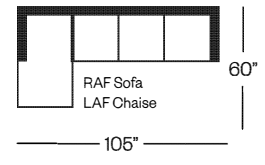

# 4135 Cooper Collection

**Sofa**  
width 77" height 34"  
depth 36"

**Condo Sofa**  
width 65" height 34"  
depth 36"

**Loveseat**  
width 54" height 34"  
depth 36"

**Chair**  
width 31" height 34"  
depth 36"

## Sectionals

(Additional seats increase width by approximately 23")

Please note that all measurements are approximate.