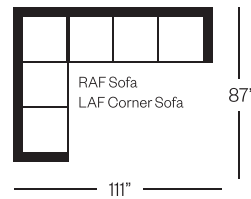

4135 Sofa

Cooper Collection

Standard Version

Shown with Optional:
Combo Fabric, 2 Seats
and 2 Backs

Shown with Optional:
Combo Fabric, 2 Seats and 2
Backs, Button Back Cushions -
3 Over 4 Per Back, 2 Square Nickel
Caster Legs, 2 Knife Edge Lumbar

Barrymore

Made for you.

4135 Cooper Collection

Sofa
width 77" height 34"
depth 36"

Condo Sofa
width 65" height 34"
depth 36"

Loveseat
width 54" height 34"
depth 36"

Chair
width 31" height 34"
depth 36"

Sectionals

(Additional seats increase width by approximately 23")

Please note that all measurements are approximate.

Barrymore

1168 Caledonia Road Toronto ON M6A 2W5
T 416.532.2891 F 416.533.6650
barrymorefurniture.com