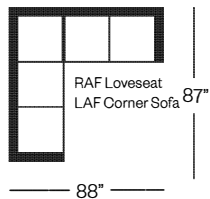

# 4135 Cooper Collection

**Sofa**  
width 77" height 34"  
depth 36"

**Condo Sofa**  
width 65" height 34"  
depth 36"

**Loveseat**  
width 54" height 34"  
depth 36"

**Chair**  
width 31" height 34"  
depth 36"

## Sectionals

(Additional seats increase width by approximately 23")

Please note that all measurements are approximate.