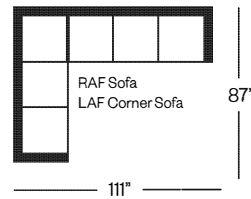

# 4135 Cooper Collection

**Sofa**  
width 77" height 34"  
depth 36"

**Condo Sofa**  
width 65" height 34"  
depth 36"

**Loveseat**  
width 54" height 34"  
depth 36"

**Chair**  
width 31" height 34"  
depth 36"

## Sectionals

(Additional seats increase width by approximately 23")

Please note that all measurements are approximate.