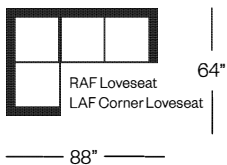

# 4135 Cooper Collection

**Sofa**  
width 77" height 34"  
depth 36"

**Condo Sofa**  
width 65" height 34"  
depth 36"

**Loveseat**  
width 54" height 34"  
depth 36"

**Chair**  
width 31" height 34"  
depth 36"

## Sectionals

(Additional seats increase width by approximately 23")

Please note that all measurements are approximate.