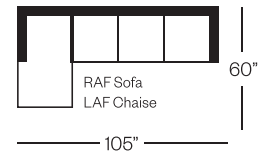

4135 Sofa

Cooper Collection

Standard Version

Shown with Optional:
Combo Fabric, 2 Seats
and 2 Backs

Shown with Optional:
Combo Fabric, 2 Seats and 2
Backs, Button Back Cushions -
3 Over 4 Per Back, 2 Square Nickel
Caster Legs, 2 Knife Edge Lumbar

Barrymore

Made for you.

4135 Cooper Collection

Sofa
width 77" height 34"
depth 36"

Condo Sofa
width 65" height 34"
depth 36"

Loveseat
width 54" height 34"
depth 36"

Chair
width 31" height 34"
depth 36"

Sectionals

(Additional seats increase width by approximately 23")

Please note that all measurements are approximate.

Barrymore

1168 Caledonia Road Toronto ON M6A 2W5
T 416.532.2891 F 416.533.6650
barrymorefurniture.com