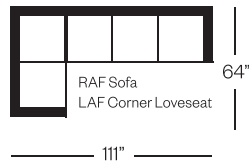

Sectionals

(Additional seats increase width by approximately 23")

Please note that all measurements are approximate.