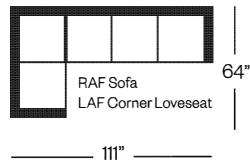

# 4135 Cooper Collection

**Sofa**  
width 77" height 34"  
depth 36"

**Condo Sofa**  
width 65" height 34"  
depth 36"

**Loveseat**  
width 54" height 34"  
depth 36"

**Chair**  
width 31" height 34"  
depth 36"

## Sectionals

(Additional seats increase width by approximately 23")

Please note that all measurements are approximate.