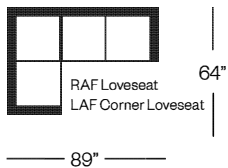

Barrymore

350 Oakdale Road Toronto ON M3N 1W5

T 416.742.7350

barrymorefurniture.com