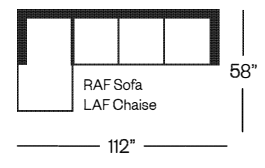

Barrymore

350 Oakdale Road Toronto ON M3N 1W5

T 416.742.7350

barrymorefurniture.com