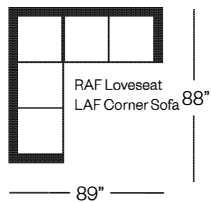

Barrymore

350 Oakdale Road Toronto ON M3N 1W5

T 416.742.7350

barrymorefurniture.com