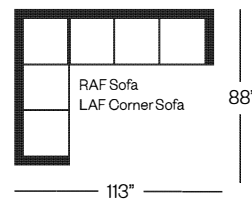

Barrymore

350 Oakdale Road Toronto ON M3N 1W5

T 416.742.7350

barrymorefurniture.com