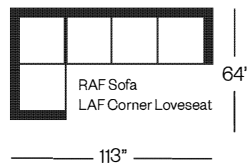

Barrymore

350 Oakdale Road Toronto ON M3N 1W5

T 416.742.7350

barrymorefurniture.com