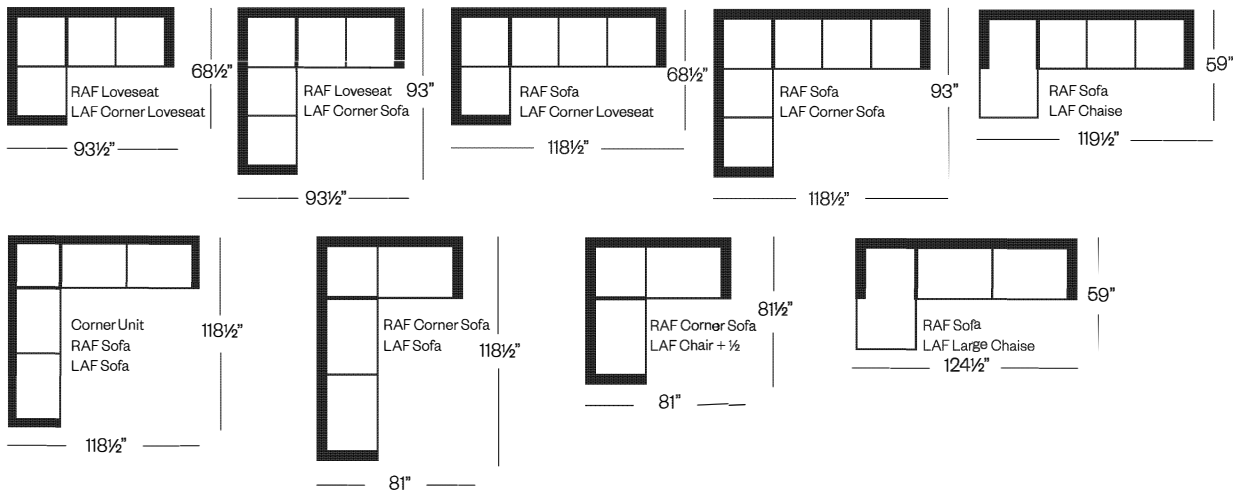

5340 Tate Collection

Sofa

width 92"   height 32"
depth 35"   arm ht 26½"

Condo Sofa

width 79½"   height 32"
depth 35"   arm ht 26½"

Loveseat

width 67"   height 32"
depth 35"   arm ht 26½"

Chair

width 54½"   height 32"
depth 35"   arm ht 26½"

Sectionals

3 Seat Sofa Configuration (Additional seats increase width by approximately 25")

2 Seat Sofa Configuration (Additional seats increase width by approximately 37")

Please note that all measurements are approximate.

Barrymore

350 Oakdale Road Toronto ON M3N 1W5

T 416.742.7350

barrymorefurniture.com